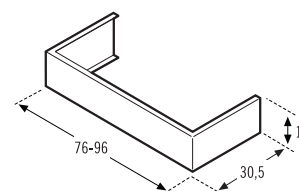

Opcional/Optional/Optional:

Mod.38487

Zócalo de acero inoxidable con regulación
Adjustable stainless steel base
Socle en acier inoxydable réglable

Medidas Size Mesures	Maderas Woods Bois	Lacas brillo o mate Bright or matt Lacquers Laques brillant ou mat	Medidas Size Mesures	Acero inoxidable Stainless steel Acier inoxydable
80 cm	741 €	705 €	76 cm	117 €
100 cm	779 €	740 €	96 cm	124 €

Accesorios / Accesories / Accessoires

Mod. 32070

Estante de madera o lacado con soportes de fijación oculta
Wood or lacquer shelf with hidden fittings

Etagère en bois ou laqué avec des supports de fixation cachées