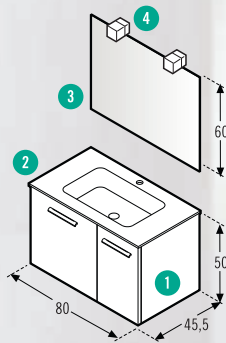

1 Mueble compacto suspendido 421 €
puerta y cajón 80 cm.

Mod.36011 Lacado negro mate

Compact hanging furniture
with door and drawer 80 cm.

Mod.36011 black matt lacquer

Meuble compact suspendue
avec porte et tiroir 80 cm.

Mod.36011 laqué noir mat

2 Encimera de superficie sólida con lavabo 476 €
integrado de 81 x 46 cm. Mod. 31674

Solid surface countertop with integrated
basin 81 x 46 cm. Mod. 31674

Comptoir en solide surface avec lavabo
intégré 81 x 46 cm. Mod 31674

3 Espejo sin marco esquinas rectas 100 €
Mod.31527 de 80 x 60 cm.

Mirror with straight corners
without frame Mod.31527 80 x 60 cm.

Miroir sans cadre avec coins droites

Mod.31527 80 x 60 cm.

4 2 x Aplique halógeno Mod. AP811 Cromo brillo 2 x 44 €

2 x Halogen lightning Mod. AP811 Bright Chrome

2 x Applique halogène Mod. AP811 Chrome Brillant

PRECIO TOTAL DEL CONJUNTO 1.085 €

TOTAL SET PRICE / PRIX TOTAL DU ENSEMBLE

Conjunto 80 cm. lacado negro mate (fondo 45,5 cm.)
Set 80 cm. lacquered matt black (depth 45,5 cm.)
Ensemble 80 cm. Laqué noir mat (Profondeur 45,5 cm.)