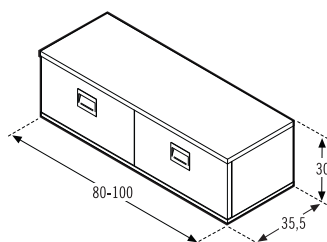

Mod. 44110
Mueble bajo 2 cajones
Small fitting with 2 drawers
Meuble bas 2 tiroirs

Imprescindible añadir patas o ruedas
It is imperative to add legs or wheels
Indispensable d'ajouter pattes ou roues