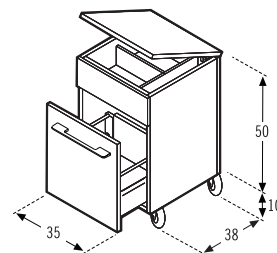

Mod. 33110
Mueble bajo 2 cajones
Small fitting with 2 drawers
Meuble bas 2 tiroirs

Imprescindible añadir patas o ruedas
It is imperative to add legs or wheels
Indispensable d'ajouter pattes ou roues

Mod. 33111
Carrito con ruedas, tapa y cajón
Book with wheels, lid and drawer
Meuble avec roues, couvercle et tiroir

Mod.32484
Juego 4 ruedas con freno
Set of 4 wheels with break
Jeu de quatre roues avec freins

10cm

49 €

Mod.32481
Juego 4 patas
Set of 4 legs
Jeu de quatre pattes

7cm

45 €

Medidas Size/Mesures	Maderas Woods/Bois	Lacas brillo o mate Bright or matt lacquers / Laques brillant ou mat
80cm	380 €	360 €
100cm	391 €	372 €

Maderas Woods/Bois	Lacas brillo o mate Bright or matt lacquers / Laques brillant ou mat
297 €	283 €

Mod. 33100
Auxiliar cómoda suspendida puerta abatible y cajón
Hanging chest with folding door and drawer
Auxiliaire suspendue avec porte abattant et tiroir

Imprescindible añadir encimera
It is imperative to add top
Indispensable d'ajouter le comptoir

Opcional/Optional/Optional:
Mod.32481
Juego 4 patas
Set of 4 legs
Jeu de quatre pattes

15cm

49 €

7cm

45 €

Medidas Size/Mesures	Maderas Woods/Bois	Lacas brillo o mate Bright or Matt Lacquers/Brillant ou Mat Laques
60cm	438 €	416 €
80cm	473 €	449 €
100cm	506 €	482 €

Mod. 33101
Auxiliar cómoda suspendida con 4 cajones
Hanging chest with 4 drawers
Auxiliaire suspendue avec 4 tiroirs

Imprescindible añadir encimera
It is imperative to add top
Indispensable d'ajouter le comptoir

Maderas Woods/Bois	Lacas brillo o mate Bright or Matt Lacquers/Brillant ou Mat Laques
598 €	567 €

Encimeras para auxiliar / Top for the chest / Comptoirs auxiliaires