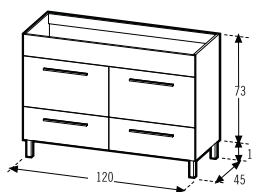

Muebles suspendidos 1 cajón

Hanging furniture 1 drawer / Meubles suspendus 1 tiroir

Mod.77003

Mueble compacto suspendido con 1 cajón

Hanging furniture with 1 drawer

Meuble compact suspendue avec 1 tiroir