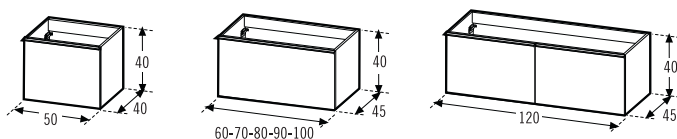

Mod.77006

Mueble compacto suspendido con 1 cajón
Compact hanging furniture with 1 drawers
Meuble compact suspendue avec 1 tiroir

Medidas Size/Mesures	Lacas alto brillo Bright lacquers Laques brillant	Laminados texturizados Textured laminates Laminés texturé
50 cm	272 €	247 €
60 cm	292 €	266 €
70 cm	306 €	278 €
80 cm	320 €	290 €
90 cm	331 €	301 €
100 cm	344 €	312 €
120 cm	437 €	398 €

Auxiliares

Fittings / Auxiliaires

Mod. 75052 Dcha./Right/Droite

Mod. 75053 Izda./Left/Gauche

Módulo de colgar 1 puerta
Wall Mounted Cabinet 1 door
Demi colonne avec 1 porte

Interior / Inside / Intérieur:

1 estante fijos
1 fixed shelf
1 étagère fixe

Mod. 75050 Dcha./Right/Droite

Mod. 75051 Izda./Left/Gauche

Columna puerta espejo y puerta
Column mirror door and door
Colonne porte miroir et porte

Interior / Inside / Intérieur:

4 estante fijos
4 fixed shelf
4 étagère fixe