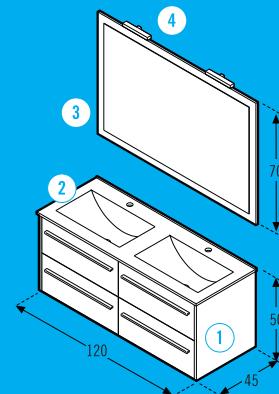

PRECIO TOTAL DEL CONJUNTO / TOTAL SET PRICE / PRIX TOTAL DU FORFAIT

956 €