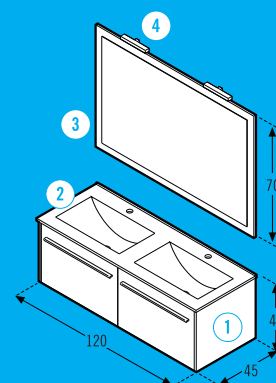

PRECIO TOTAL DEL CONJUNTO / TOTAL SET PRICE / PRIX TOTAL DU FORFAIT

797 €