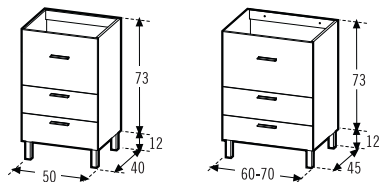

Tarifas por elemento

Fares by element / Tarifs pour élément

Muebles a suelo

Compact floor cabinet / Meubles au sol

Mod.77007

Mueble compacto a suelo con puerta abatible y 2 cajones
Compact furniture with swing door and 2 drawers
Meuble compact au sol avec porte abattante et 2 tiroirs

Medidas Size Mesures	Lacas alto brillo Bright lacquers Laques brillant	Laminados texturizados Textured laminates Laminés texturé
50 cm	360 €	328 €
60 cm	380 €	345 €
70 cm	386 €	351 €

Mod.77007 Dch./ right / droite

Mod.77008 Izq./ left / gauche

Mueble compacto a suelo con puerta abatible 2 cajones y puerta lateral
Compact furniture with swing door, 2 drawers and side door
Meuble compact au sol avec porte abattante, 2 tiroirs et porte latérale