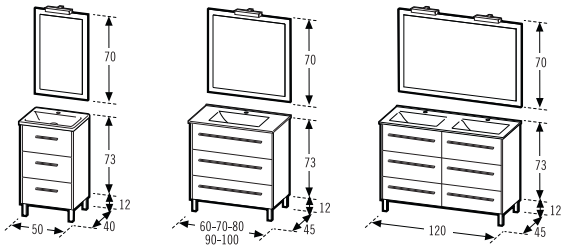

Tarifas por conjunto

Fares by set / Tarifs pour ensemble

serie **aroda**

Conjuntos compuestos por / Set consisting of / Ensembles consistants en :

Mueble compacto a suelo, encimera de porcelana con lavabo integrado y espejo con apliance halógeno

Compact floor cabinet, porcelain worktop with integrated washbasin and mirror with halogen light

Meuble compact au sol, comptoir de porcelaine avec lavabo intégré et miroir avec luminaire halogène

Muebles a suelo

Compact floor cabinet / Meubles au sol

Ref.77014SET

Conjunto de mueble compacto a suelo con 3 cajones

Set of compact furniture with 3 drawers

Ensemble du meuble compact au sol avec 3 tiroirs