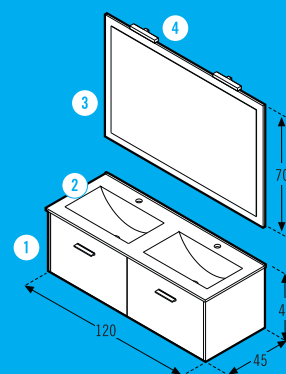

PRECIO TOTAL DEL CONJUNTO / TOTAL SET PRICE / PRIX TOTAL DU ENSEMBLE

721 €