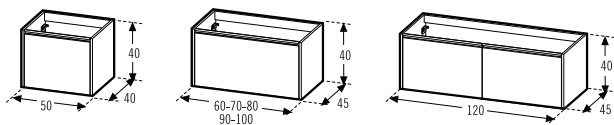

Medidas Size Mesures	Lacas alto brillo <i>Bright lacquers</i> Laques brillant	Laminados texturizados <i>Textured laminates</i> Laminés texturé
50 cm	230 €	209 €
60 cm	247 €	225 €
70 cm	258 €	235 €
80 cm	271 €	246 €
90 cm	287 €	261 €
100 cm	307 €	279 €
120 cm	468 €	425 €

Auxiliares

Fittings / Auxiliaires

Mod. 77056 Dcha./Right/Droite

Mod. 77057 Izda./Left/Gauche

Módulo de colgar 1 puerta
Wall Mounted Cabinet 1 door
Demi colonne avec 1 porte

Interior / Inside / Intérieur:

1 estante fijos
1 fixed shelf
1 étagère fixe

Mod. 77058 Dcha./Right/Droite

Mod. 77059 Izda./Left/Gauche

Columna puerta espejo y puerta
Column mirror door and door
Colonne porte miroir et porte

Interior / Inside / Intérieur:

3 estante fijos
3 fixed shelf
3 étagère fixe