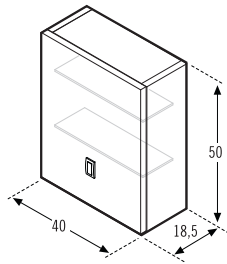

Mod. 38060 Dcha./Right/Droite
Mod. 38061 Izda./Left/Gauche
Auxiliar de colgar 1 puerta
Hanging fitting 1 door
Auxiliaire d'accrocher 1 porte

Interior / Inside / Intérieur:
2 estantes cristal móviles
2 glass mobile-shelves
2 étagères en verre mobiles