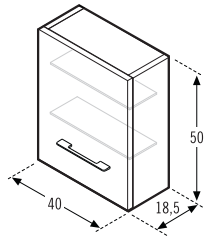

Mod. 33060 Dcha./Right/Droite
Mod. 33061 Izda./Left/Gauche
Auxiliar de colgar 1 puerta
Hanging fitting 1 door
Auxiliaire d'accrocher 1 porte

Interior / Inside / Intérieur:
2 estantes cristal móviles
2 glass mobile-shelves
2 étagères en verre mobiles