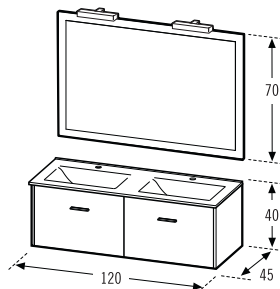

Ref.77015SET

Mueble compacto suspendido con 2 puertas abatibles

Hanging furniture with 2 swing doors

Meuble compact suspendue avec 2 portes abattants