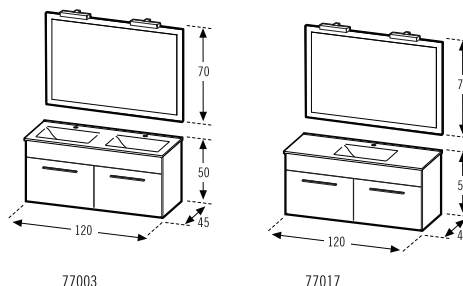

Ref.77003SET 2 senos / basins / seins

Ref.77017SET 1 seno / basin / sein
Mueble compacto suspendido con 2 cajones
Hanging furniture with 2 drawers
Meuble compact suspendue avec 2 tiroirs