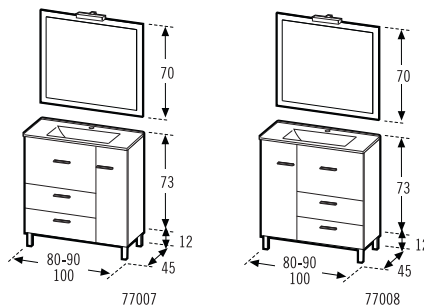

Ref.77007SET Dch./ right/droite

Ref.77008SET Izq./ left / gauche
Conjunto de mueble compacto a suelo con puerta abatible, 2 cajones y puerta lateral
Set of compact furniture with swing door, 2 drawers and side door
Ensemble meuble compact au sol avec porte abattante, 2 tiroirs et porte latérale