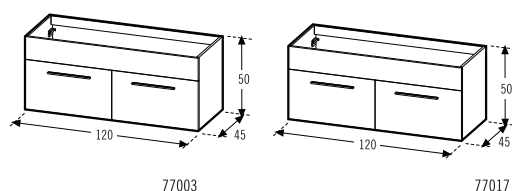

77003

77017

Auxiliares

Fittings / Auxiliaires

Mod. 77068 Dcha./Right/Droite

Mod. 77069 Izda./Left/Gauche

Módulo de colgar 1 puerta

Wall Mounted Cabinet 1 door

Demi colonne avec 1 porte

Interior / Inside / Intérieur:

1 estante fijos

1 fixed shelf

1 étagère fixe

Mod. 77070 Dcha./Right/Droite

Mod. 77071 Izda./Left/Gauche

Columna puerta espejo y puerta

Column mirror door and door

Colonne porte miroir et porte

Interior / Inside / Intérieur:

3 estante fijos

3 fixed shelf

3 étagère fixe