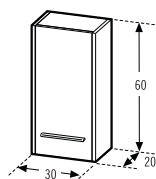

Mod. 77062 Dcha./Right/Droite

Mod. 77063 Izda./Left/Gauche

Columna puerta espejo y puerta
Column mirror door and door
Colonne porte miroir et porte

Interior / Inside / Intérieur:

3 estante fijos
3 fixed shelf
3 étagère fixe