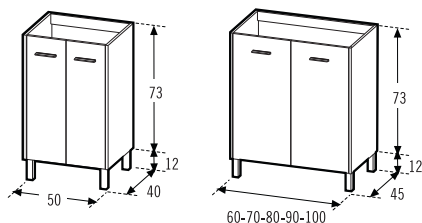

Tarifas por elemento

Fares by element / Tarifs pour élément

Muebles a suelo

Compact floor cabinet / Meubles au sol

Mod.77016

Mueble compacto a suelo con 2 puertas

Compact furniture with 2 doors

Meuble compact avec pieds et 2 portes