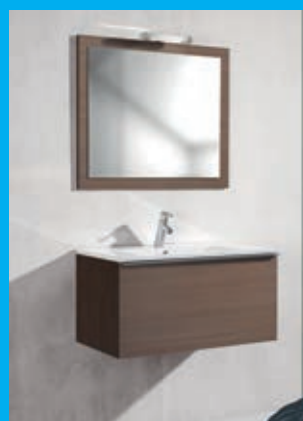

ecollection

práctico &
minucioso

Serie de mobiliario suspendido o al suelo, con combinaciones de cajones puerta abatible y lateral, de fondo 40 cm. y ancho 50 cm. o fondo 45 cm. y anchos desde 60 hasta 120 cm. Fabricada con tablero de partículas en acabados laminados texturizados o lacados alto brillo. Cajones metálicos de extracción total y gran resistencia con autocierre y freno.

Hanging or at floor furniture serie, with combinations of drawers, side door and swing door, of 40 cm. depth and 50 cm. width or 45 cm. depth and widths from 60 to 120 cm. Made with particle board, textured laminated finishes or gloss lacquers. Full extension metallic drawers, heavy duty, with self-closing and brake.

Série de meubles suspendus ou au sol, avec des combinaisons de tiroirs, porte battante et porte latérale, fond 40 cm. et largeur 50 cm. ou fond 45 cm. et largeurs de 60 jusqu'à 120 cm. Réalisée avec panneaux de particules, finition laminé texturé ou laque brillant. Tiroirs métallique en pleine extension, grande résistance, avec fermeture automatique et frein.