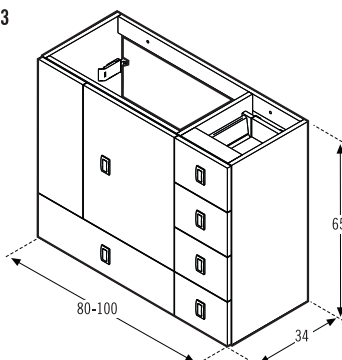

Mueble compacto suspendido o con zócalo
Hanging compact furniture or with base / Meuble compacte suspendue ou avec socle

serie **indi**

Mueble compacto suspendido 2 puertas y cajón

Compact hanging furniture 2 doors and drawer

Meuble compacte suspendue 2 portes et tiroir

Mod. 38000

Mod. 38001

Opcional/Optional/Optional:

Mod.38487

Zócalo con regulación
Adjustable base
Socle réglable

Medidas Size Mesures	Maderas Woods Bois	Lacas brillo o mate Bright or matt Lacquers Laques brillant ou mat	Medidas Size Mesures	Acero inoxidable Stainless steel Acier inoxydable
58 cm	428 €	406 €	54 cm	110 €

Mueble compacto suspendido 2 puertas, cajón y 4 cajones

Compact hanging furniture 2 doors, drawer and 4 drawers

Meuble compacte suspendue 2 portes, tiroir et 4 tiroirs

Mod. 38002

Mod. 38003

Opcional/Optional/Optional:

Mod.38487

Zócalo de acero inoxidable con regulación
Adjustable stainless steel base
Socle en acier inoxydable réglable

Medidas Size Mesures	Maderas Woods Bois	Lacas brillo o mate Bright or matt Lacquers Laques brillant ou mat	Medidas Size Mesures	Acero inoxidable Stainless steel Acier inoxydable
80 cm	741 €	705 €	76 cm	117 €
100 cm	779 €	740 €	96 cm	124 €

Accesorios / Accesories / Accessoires

Mod. 32070

Estante de madera o lacado con soportes de fijación oculta
Wood or lacquer shelf with hidden fittings

Etagère en bois ou laqué avec des supports de fixation cachées

Medidas Size / Mesures	Maderas Woods / Bois	Lacas brillo o mate Bright or matt lacquers / Laques brillant ou mat
30 cm	45 €	43 €
40cm	48 €	46 €
50cm	51 €	48 €
60cm	53 €	51 €
70cm	56 €	53 €
80cm	60 €	57 €
90cm	61 €	58 €
100cm	65 €	62 €
110cm	78 €	74 €
120cm	82 €	77 €
130cm	84 €	81 €
140cm	87 €	83 €