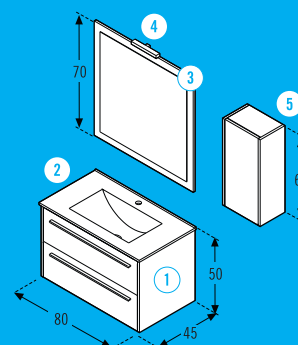

Set 80 cm. Anthracite

Ensemble 80 cm. Anthracite

- **1 Mueble compacto suspendido 2 cajones Mod. 77013 Antracita** 325 €
  Compact hanging furniture 2 drawers Mod. 77013 Anthracite
  Meuble compact suspendue 2 tiroirs Modèle 77013 Anthracite
- **2 Encimera de porcelana con lavabo integrado Mod. 75660 de 81 x 46 cm** 114 €
  Porcelain washbasin Mod. 75660 of 81 x 46 cm
  Comptoir en porcelaine avec lavabo intégré. Mod 75660 81 x 46 cm
- **3 Espejo sobre tablero Mod. 77518 en Antracita 80 cm** 73 €
  Mirror on panel Mod.77518 80 cm Anthracite
  Miroir sur coteil Mod 77518 80 cm Anthracite
- **4 Aplique halógeno Mod. AP814 Cromo brillo** 29 €
  Halogen lamp Mod. AP814 Bright Chrome
  Applique halogène Mod. AP814 Chrome Brillant
- **PRECIO TOTAL DEL CONJUNTO / TOTAL SET PRICE / PRIX TOTAL DU ENSEMBLE** 541 €
- **Auxiliares / Fittings / Auxiliaires**
- **5 Auxiliar de colgar una puerta Mod. 77060 Dch, Antracita** 134 €
  Hanging fitting 1 door Mod. 77060 Right Anthracite
  Auxiliaire d'accrocher 1 porte Mod.77060 Droite Anthracite