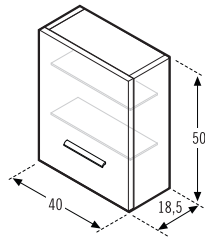

Mod. 36060 Dcha./Right/Droite
Mod. 36061 Izda./Left/Gauche
Auxiliar de colgar 1 puerta
Hanging fitting 1 door
Auxiliaire d'accrocher 1 porte

Interior / Inside / Intérieur:
2 estantes cristal móviles
2 glass mobile-shelves
2 étagères en verre mobiles