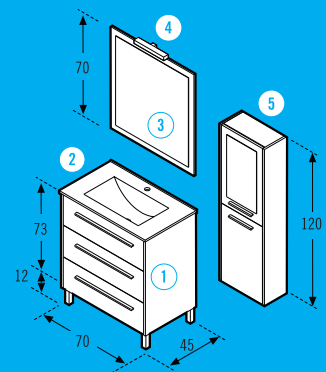

- 1 **Mueble compacto a suelo 70 cm.** 369 €
  3 cajones Mod. 77014 Lino
  Compact furniture with feet 70 cm.
  3 drawers Mod. 77014 Lino
  Meuble compact au sol 70 cm.
  3 tiroirs Mod. 77014 Linge
- 2 **Encimera de porcelana con lavabo integrado Mod. 75660 de 71 x 46 cm** 94 €
  Porcelain washbasin
  Mod. 75660 of 71 x 46 cm
  Comptoir en porcelaine avec lavabo intégré. Mod 75660 71 x 46 cm
- 3 **Espejo sobre tablero Mod. 77518 en Lino 70 cm** 61 €
  Mirror on panel Mod.77518 70 cm Lino
  Miroir sur coteil Mod 77518 70 cm Linge
- 4 **Aplique halógeno Mod. AP814 Cromo brillo** 29 €
  Halogen lamp Mod. AP814 Bright Chrome
  Applique halogène Mod. AP814 Chrome Brillant

PRECIO TOTAL DEL CONJUNTO 553 €
TOTAL SET PRICE / PRIX TOTAL DU FORFAIT

Auxiliares / Fittings / Auxiliaires

- 5 **Columna puerta espejo y puerta Mod. 77062 Dch. Lino** 187 €
  Column mirror door and door
  Mod. 77062 Right Lino
  Colonne porte miroir et porte Mod.77062 Linge

- 1 **Mueble compacto suspendido 1 cajón 70 cm. Mod. 77012 Roble** 243 €
  Compact hanging furniture 1 drawer 70 cm. Mod. 77012 Oak
  Meuble compact suspendue 1 tiroir 70 cm. Mod. 77012 Chêne
- 2 **Encimera de porcelana con lavabo integrado Mod. 75660 de 71 x 46 cm** 94 €
  Porcelain washbasin Mod. 75660 of 71 x 46 cm
  Comptoir en porcelaine avec lavabo intégré. Mod 75660 71 x 46 cm
- 3 **Espejo sobre tablero Mod. 77518 en Roble 70 cm** 61 €
  Mirror on panel Mod.77518 70 cm Oak
  Miroir sur coteil Mod 77518 70 cm Chêne
- 4 **Aplique halógeno Mod. AP814 Cromo brillo** 29 €
  Halogen lamp Mod. AP814 Bright Chrome
  Applique halogène Mod. AP814 Chrome Brillant

PRECIO TOTAL DEL CONJUNTO 427 €
TOTAL SET PRICE / PRIX TOTAL DU ENSEMBLE

Auxiliares / Fittings / Auxiliaires

- 5 **Auxiliar de colgar una puerta Mod. 77060 Dch. Roble** 122 €
  Hanging fitting 1 door Mod. 77060 Right Oak
  Auxiliaire d'accrocher 1 porte Mod.77060 Droite Chêne