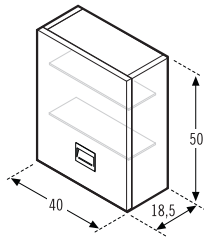

Mod. 44060 Dcha/Right/Droite
Mod. 44061 Izda/Left/Gauche
Auxiliar de colgar 1 puerta
Hanging fitting 1 door
Auxiliaire d'accrocher 1 porte

Interior / Inside / Intérieur:
2 estantes cristal móviles
2 glass mobile-shelves
2 étagères en verre mobiles

Lacas brillo o mate

Bright or matt Lacquers / Laques brillant ou mat

175 €

Mod. 44080 Dcha/Right / Droite
Mod. 44081 Izq/Left / Gauche
Auxiliar de colgar 2 puertas
Hanging fitting with 2 doors
Auxiliaire d'accrocher 2 portes

Interior / Inside / Intérieur:
4 estantes cristal móviles
1 estante MDF fijo
4 glass mobile-shelves
1 MDF fixed shelf
4 étagères en verre mobiles
1 étagère fixe MDF