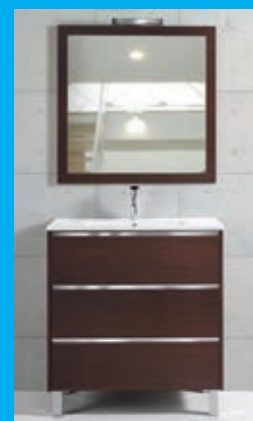

ecollection

práctico &
minucioso

Serie de mobiliario suspendido con 1 o 2 cajones y al suelo con 3 cajones, de fondo 40 cm. y ancho 50 cm. o fondo 45 cm. y anchos desde 60 hasta 120 cm. Fabricada con tablero de partículas en acabados laminados texturizados o lacados alto brillo. Cajones metálicos de extracción total y gran resistencia con autocierre y freno.

Serie of hanging furniture with 1 or 2 drawers and at floor with 3 drawers, 40 cm. depth and 50 cm. width or 45 cm. depth and widths from 60 to 120 cm. Made with particle board, textured laminated finishes or gloss lacquers. Full extension metallic drawers, heavy duty, with self-closing and brake.

Série de meubles suspendus avec 1 ou 2 tiroirs et au sol avec 3 tiroirs, fond 40 cm. et largeur 50 cm. ou fond 45 cm. et largeurs de 60 jusqu'à 120 cm. Réalisée avec panneaux de particules, finition laminé texturisé ou laque brillant. Tiroirs métallique en pleine extension, grande résistance, avec fermeture automatique et frein.