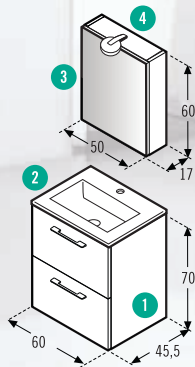

1 Mueble compacto suspendido 2 cajones 60cm. 451 €

Mod.33002 Lacado champagne mate

Compact hanging furniture 2 drawers 60 cm.

Mod.33002 champagne matt lacquer

Meuble compact suspendue 2 tiroirs 60 cm.

Mod.33002 laqué champagne mat

2 Encimera de porcelana con lavabo integrado 132 €

Mod.31683 seno rectangular 61 x 46 cm.

Porcelain washbasin

Mod.31683 rectangular basin 61 x 46 cm.

Comptoir en porcelaine avec lavabo intégré

Mod.31683 bassin rectangulaire 61 x 46 cm.

3 Espejo camerino 1 puerta 50 cm. 164 €

Mod.32507 Izq. Lacado champagne mate

Cabinet mirror 1 door 50 cm.

Mod.33507 Left champagne matt lacquer

Armoire de toilette 50 cm.

Mod.32507 gauche laqué champagne mat

4 Aplique fluorescente 44 €

Mod. AP809 Cromo brillo

Fluorescent lightning

Mod. AP809 Bright Chrome

Luminaire fluorescent

Mod. AP809 Chrome Brillant

PRECIO TOTAL DEL CONJUNTO 791 €

TOTAL SET PRICE / PRIX TOTAL DU ENSEMBLE