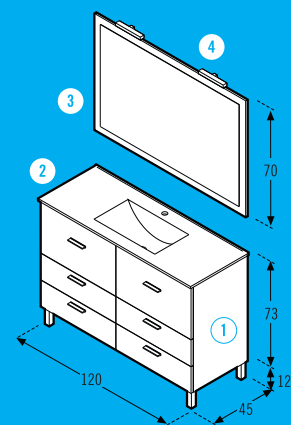

Conjunto 120 cm. Madera wengué

Set 120 cm. Wenge

Ensemble 120 cm. Bois wengé

- **1** Mueble compacto suspendido 2 puertas abatibles y 4 cajones Mod. 77007 Wengué 503 €
  Compact hanging furniture 2 swing doors and 4 drawers Mod. 77007 Wenge
  Meuble compact suspendue 2 portes abattantes et 4 tiroirs Modèle 77007 Wengé
- **2** Encimera de porcelana con lavabo integrado Mod. 75660 de 121 x 46 cm (1 seno) 224 €
  Porcelain washbasin Mod. 75660 of 121 x 46 cm (1 basin)
  Comptoir en porcelaine avec lavabo intégré. Mod 75660 121 x 46 cm (1 lavabo)
- **3** Espejo sobre tablero en Wengué 120 cm 94 €
  Mirror on panel Mod.77518 120 cm Wenge
  Miroir sur coteil Mod 77518 120 cm Wengé
- **4** 2x Aplique halógeno Mod. AP814 Cromo brillo 2 x 29 €
  2x Halogen lamp Mod. AP814 Bright Chrome
  2x Applique halogène Mod. AP814 Chrome Brillant

PRECIO TOTAL DEL CONJUNTO / TOTAL SET PRICE / PRIX TOTAL DU ENSEMBLE

879 €