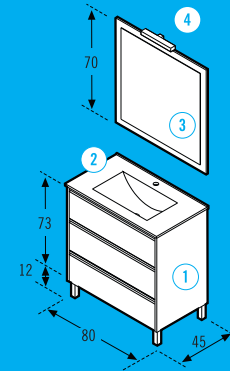

Conjunto 80 cm. Madera wengué

Set 80 cm. Wenge

Ensemble 80 cm. Bois wengé

1	Mueble compacto a suelo 3 cajones Mod. 77011 Madera wengué Compact furniture with feet 3 drawers Mod. 77011 Wenge <i>Meuble compact au sol</i> 3 tiroirs Mod. 77011 Bois wengé	396 €
2	Encimera de porcelana con lavabo integrado Mod. 75660 de 81 x 46 cm Porcelain washbasin Mod. 75660 of 81 x 46 cm <i>Comptoir en porcelaine avec lavabo intégré. Mod 75660 81 x 46 cm</i>	114 €
3	Espejo sobre tablero Mod. 77518 en Madera wengué 80 cm Mirror on panel Mod.77518 80 cm Wenge <i>Miroir sur coveil Mod 77518 80 cm Bois wengé</i>	66 €
4	Aplique halógeno Mod. AP814 Cromo brillo Halogen lamp Mod. AP814 Bright Chrome <i>Applique halogène Mod. AP814 Chrome Brillant</i>	29 €

PRECIO TOTAL DEL CONJUNTO 605 €

TOTAL SET PRICE / PRIX TOTAL DU ENSEMBLE

1	Mueble compacto suspendido 1 cajón Mod. 77009 Terracotta Compact hanging furniture 1 drawer Mod. 77009 Terracotta <i>Meuble compact suspendue 1 tiroir Modèle 77009 Terracotta</i>	246 €
2	Encimera de porcelana con lavabo integrado Mod. 75660 de 81 x 46 cm Porcelain washbasin Mod. 75660 of 81 x 46 cm <i>Comptoir en porcelaine avec lavabo intégré. Mod 75660 81 x 46 cm</i>	114 €
3	Espejo sobre tablero Mod. 77518 en Terracotta 80 cm Mirror on panel Mod.77518 80 cm Terracotta <i>Miroir sur coveil Mod 77518 80 cm Terracotta</i>	66 €
4	Aplique halógeno Mod. AP814 Cromo brillo Halogen lamp Mod. AP814 Bright Chrome <i>Applique halogène Mod. AP814 Chrome Brillant</i>	29 €

PRECIO TOTAL DEL CONJUNTO 455 €

TOTAL SET PRICE / PRIX TOTAL DU ENSEMBLE

Auxiliares / Fittings / Auxiliaires

5	Auxiliar de colgar una puerta Mod. 77058 Dch. Terracotta Hanging fitting 1 door Mod. 77058 Right Terracotta <i>Auxiliaire d'accrocher 1 porte Mod.77058 Droite Terracotta</i>	185 €