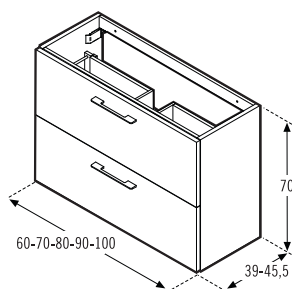

Mueble compacto suspendido 2 cajones

Hanging compact furniture 2 drawers / Meuble compact suspendue 2 tiroirs

serie **NOVO**

Para lavabo bajo encimera y semiencastré
For under countertop and semi fitted washbasin.
Pour lavabo sous le comptoir et semi encastré

Mod. 33000 fondo/depth/prof. 39 cm
Mod. 33002 fondo/depth/prof. 45,5 cm