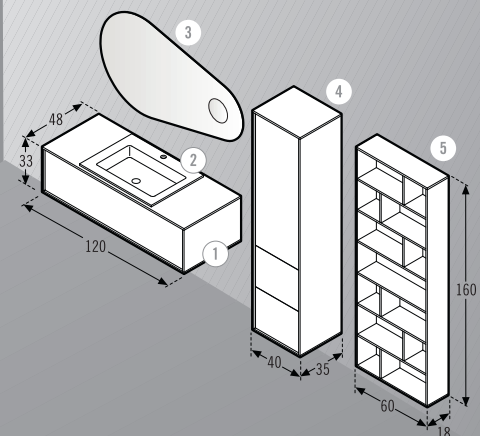

1. **1** Mod. 42013 Mueble compacto suspendido 1 cajón 120 x 33 cm. en laca mate blanca para lavabo semiencastre
   Mod. 42013 Hanging compact furniture with 1 drawer 120 x 33 cm. in matt white lacquer for semi fitted washbasins
   Mod.42013 Meuble compact suspendue pour lavabo avec 1 tiroir 120 x 33 cm. pour vasques semi encastré en laque blanc mat
2. **2** Lavabo de superficie sólida semiencastre Lav.823
   Solid surface semi fitted washbasin Lav.823
   Lavabo en solide surface semi encastré Lav.823
3. **3** Espejo ovalado asimétrico 120 cm. con espejo de aumento Mod. 31508
   Asymetric oval mirror 120 cm. with magnifying glass Mod. 31508
   Miroir ovale asymétrique 120 cm. avec miroir grossissant Mod. 31508

PRECIO TOTAL DEL CONJUNTO / TOTAL SET PRICE / PRIX TOTAL DU COMPOSITION 1.133 €

Auxiliares / Fittings / Auxiliaires

1. **4** Auxiliar de colgar 1 puerta y dos cajones Mod.42080 Dcha. Lacado blanco mate
   Hanging furniture 1 door and 2 drawers Mod.42080 Right laquered matt white
   Auxiliaire d'accrocher avec 1 porte et 2 tiroirs Mod.42080 Droite laqué mat blanc
2. **5** Mod.42084 Estanteria 60 cm. en lacado mate blanco
   Mod.42084 Shelving 60 cm. lacquered matt white
   Mod.42084 Etagère 60 cm. laqué blanc mat