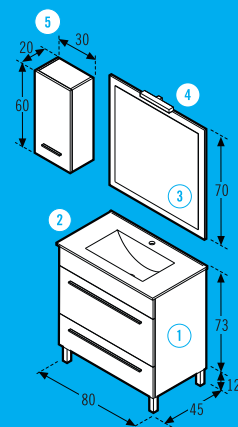

1	Mueble compacto a suelo con puerta abatible y cajón Mod. 77002 Lino Compact floor cabinet with swing door and drawer Mod. 77002 Linen <i>Meuble compact au sol avec porte abattante et tiroir Mod. 77002 Linge</i>	271 €
2	Encimera de porcelana con lavabo integrado Mod. 75660 de 81 x 46 cm Porcelain washbasin Mod. 75660 of 81 x 46 cm <i>Comptoir en porcelaine avec lavabo intégré. Mod 75660 81 x 46 cm</i>	114 €
3	Espejo sobre tablero en Lino 80 cm Mod.77518 Mirror on panel Mod.77518 80 cm Linen <i>Miroir sur coteil Mod 77518 80 cm Linge</i>	66 €
4	Aplicador halógeno Mod. AP814 Cromo brillo Halogen lamp Mod. AP814 Bright Chrome <i>Applique halogène Mod. AP814 Chrome Brillant</i>	29 €
PRECIO TOTAL DEL CONJUNTO / TOTAL SET PRICE / PRIX TOTAL DU ENSEMBLE		480 €
Auxiliares / Fittings / Auxiliaires		
5	Auxiliar de colgar 1 puerta Mod. 77069 Izq. Lino Hanging fitting 1 door Mod. 77069 Left linen <i>Demi colonne avec 1 porte Mod.77069 Gauche linge</i>	98 €