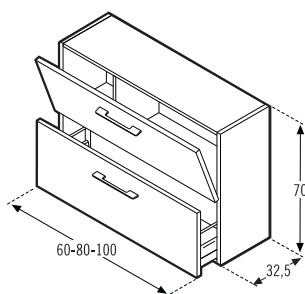

Mod.32484
Juego 4 ruedas con freno
Set of 4 wheels with break
Jeu de quatre roues avec freins

10cm

49 €

Mod.32481
Juego 4 patas
Set of 4 legs
Jeu de quatre pattes

7cm

45 €

Medidas Size/Mesures	Maderas Woods/Bois	Lacas brillo o mate Bright or matt lacquers / Laques brillant ou mat
80cm	380 €	360 €
100cm	391 €	372 €

Maderas Woods/Bois	Lacas brillo o mate Bright or matt lacquers / Laques brillant ou mat
297 €	283 €

Mod. 33100
Auxiliar cómoda suspendida puerta abatible y cajón
Hanging chest with folding door and drawer
Auxiliaire suspendue avec porte abattant et tiroir

Imprescindible añadir encimera
It is imperative to add top
Indispensable d'ajouter le comptoir