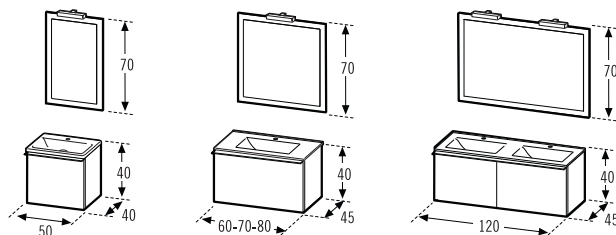

Medidas Size Mesures	Lacas alto brillo Bright lacquers Laques brillant	Laminados texturizados Textured laminates Laminés texturé
50 cm	526 €	488 €
60 cm	555 €	514 €
70 cm	576 €	535 €

Medidas Size Mesures	Lacas alto brillo Bright lacquers Laques brillant	Laminados texturizados Textured laminates Laminés texturé
80 cm	625 €	581 €
90 cm	670 €	623 €
100 cm	721 €	672 €

Medidas Size Mesures	Lacas alto brillo Bright lacquers Laques brillant	Laminados texturizados Textured laminates Laminés texturé
120 cm (77007)	989 €	930 €
120 cm (77019)	838 €	879 €

Medidas Size Mesures	Lacas alto brillo Bright lacquers Laques brillant	Laminados texturizados Textured laminates Laminés texturé
50 cm	437 €	407 €
60 cm	468 €	435 €
70 cm	496 €	462 €
80 cm	535 €	499 €
90 cm	573 €	535 €
100 cm	617 €	578 €
120 cm	874 €	825 €

* Portes pagados para pedidos superiores a 190€ netos. Para pedidos inferiores, se cargarán 26€ netos en factura por dicho concepto.

Carriage paid on orders over 190€ net. For orders below will be charged 26€ net on invoice for this concept.

Port payé pour commande supérieure à 190€ nets. Pour les commandes inférieures il y aura une charge de 26€ nets en facture pour ce concept.