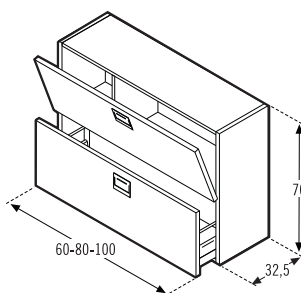

Mod.32484
Juego 4 ruedas con freno
Set of 4 wheels with break
Jeu de quatre roues avec freins

10cm

49 €

Mod.34481
Juego 4 patas
Set of 4 legs
Jeu de quatre pattes

12cm

36 €

Medidas Size/Mesures	Lacas brillo o mate <i>Bright or matt lacquers / Laques brillant ou mat</i>
80cm	360 €
100cm	372 €

Lacas brillo o mate <i>Bright or matt lacquers / Laques brillant ou mat</i>
283 €

Mod. 44100
Auxiliar cómoda suspendida puerta abatible y cajón
Hanging chest with folding door and drawer
Auxiliaire suspendue avec porte abattant et tiroir

Imprescindible añadir encimera
It is imperative to add top
Indispensable d'ajouter le comptoir