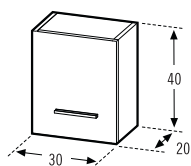

Mod. 75050 Dcha./Right/Droite

Mod. 75051 Izda./Left/Gauche

Columna puerta espejo y puerta
Column mirror door and door
Colonne porte miroir et porte

Interior / Inside / Intérieur:

4 estante fijos
4 fixed shelf
4 étagère fixe