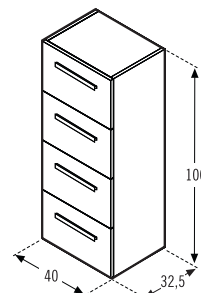

Opcional/Optional/Optional:
Mod.34481
Juego 4 patas
Set of 4 legs
Jeu de quatre pattes

12cm 36 €

Mod. 34101
Auxiliar cómoda suspendida con 4 cajones
Hanging chest with 4 drawers
Auxiliaire suspendue avec 4 tiroirs

Imprescindible añadir encimera
It is imperative to add top
Indispensable d'ajouter le comptoir

Medidas Size/Mesures	Maderas Woods/Bois	Lacas brillo o mate Bright or Matt Lacquers/Brillant ou Mat Laques
60cm	438 €	416 €
80cm	473 €	449 €
100cm	506 €	482 €

Maderas Woods/Bois	Lacas brillo o mate Bright or Matt Lacquers/Brillant ou Mat Laques
598 €	567 €