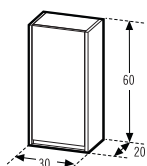

Mod. 77058 Dcha./Right/Droite

Mod. 77059 Izda./Left/Gauche

Columna puerta espejo y puerta
Column mirror door and door
Colonne porte miroir et porte

Interior / Inside / Intérieur:

3 estante fijos
3 fixed shelf
3 étagère fixe