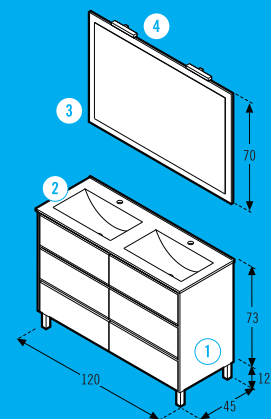

Conjunto 120cm Madera blanca

Set 120cm White wood / Ensemble 120cm Bois blanc

- **1 Mueble compacto suspendido 6 cajones Mod. 77011 Madera blanca** 681 €
  Compact hanging furniture 6 drawers Mod. 77011 White wood
  Meuble compact suspendue 6 tiroirs Modèle 77011 Bois blanc
- **2 Encimera de porcelana con lavabo integrado Mod. 75681 de 121 x 46 cm (2 senos)** 275 €
  Porcelain washbasin Mod. 75681 of 121 x 46 cm (2 basins)
  Comptoir en porcelaine avec lavabo intégré. Mod 75681 121 x 46 cm (2 lavabos)
- **3 Espejo sobre tablero Mod. 77518 en Madera blanca 120 cm** 94 €
  Mirror on panel Mod.77518 120 cm White wood
  Miroir sur coteil Mod 77518 120 cm Bois blanc
- **4 2x Aplique halógeno Mod. AP814 Cromo brillo** 2 x 29 €
  2x Halogen lamp Mod. AP814 Bright Chrome
  2x Applique halogène Mod. AP814 Chrome Brillant

PRECIO TOTAL DEL CONJUNTO / TOTAL SET PRICE / PRIX TOTAL DU ENSEMBLE

1.108 €