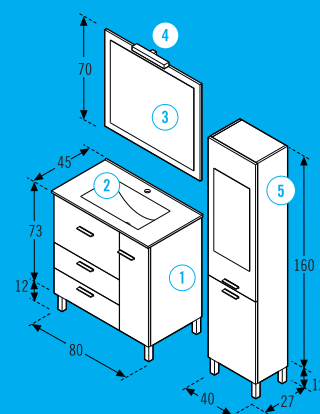

1 Mueble compacto a suelo con puerta abatible, 2 cajones y puerta lateral Mod. 77007 Antracita 409 €

Compact floor cabinet with swing door, 2 drawers and side door Mod. 77007 Anthracite
Meuble compact au sol avec porte abattante, 2 tiroirs et porte laterale Mod. 77007 Anthracite

2 Encimera de porcelana con lavabo integrado Mod. 75660 de 81 x 46 cm 114 €

Porcelain washbasin Mod. 75660 of 81 x 46 cm
Comptoir en porcelaine avec lavabo intégré. Mod 75660 81 x 46 cm

3 Espejo sobre tablero Mod. 77518 en Antracita 80 cm 73 €

Mirror on panel Mod.77518 80 cm Anthracite
Miroir sur coteil Mod 77518 80 cm Anthracite

4 Aplique halógeno Mod. AP814 Cromo brillo 29 €

Halogen lamp Mod. AP814 Bright Chrome
Applique halogène Mod. AP814 Chrome Brillant

PRECIO TOTAL DEL CONJUNTO / TOTAL SET PRICE / PRIX TOTAL DU ENSEMBLE 625 €

Auxiliares / Fittings / Auxiliaires

5 Columna puerta espejo y puerta Mod. 75050 Dch. Antracita 273 €

Column mirror door and door Mod. 75050 Right Anthracite
Colonne porte miroir et porte Mod.75050 Droite Anthracite