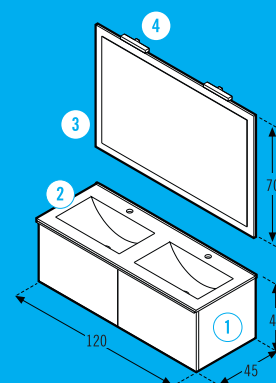

PRECIO TOTAL DEL CONJUNTO / TOTAL SET PRICE / PRIX TOTAL DU ENSEMBLE

825 €