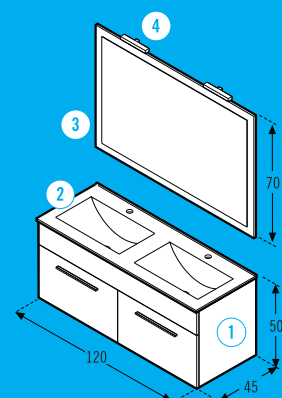

PRECIO TOTAL DEL CONJUNTO / TOTAL SET PRICE / PRIX TOTAL DU ENSEMBLE

748 €