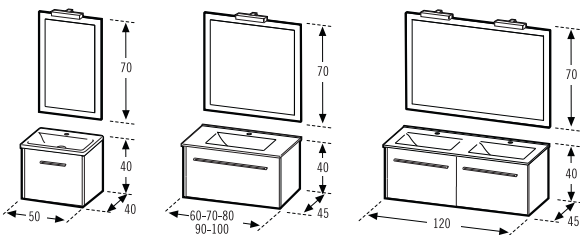

Ref.77012SET

Conjunto mueble compacto suspendido con 1 cajón

Set of compact hanging furniture with 1 drawers

Ensemble meuble compact suspendue avec 1 tiroir