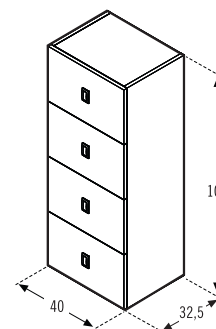

Opcional/Optional/Optional:
Mod.32481
Juego 4 patas
Set of 4 legs
Jeu de quatre pattes

15cm

49 €

7cm

45 €

Medidas Size/Mesures	Maderas Woods/Bois	Lacas brillo o mate Bright or Matt Lacquers/Brillant ou Mat Laques
60cm	438 €	416 €
80cm	473 €	449 €
100cm	506 €	482 €

Mod. 38101
Auxiliar cómoda suspendida con 4 cajones
Hanging chest with 4 drawers
Auxiliaire suspendue avec 4 tiroirs

Imprescindible añadir encimera
It is imperative to add top
Indispensable d'ajouter le comptoir

Maderas Woods/Bois	Lacas brillo o mate Bright or Matt Lacquers/Brillant ou Mat Laques
598 €	567 €