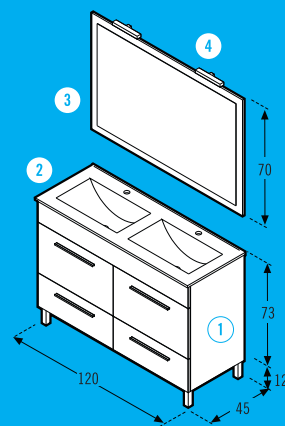

PRECIO TOTAL DEL CONJUNTO / TOTAL SET PRICE / PRIX TOTAL DU ENSEMBLE

805 €