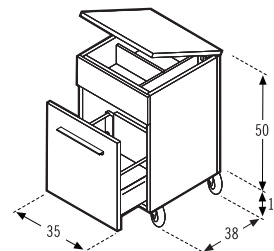

Mod. 34110
Mueble bajo 2 cajones
Small fitting with 2 drawers
Meuble bas 2 tiroirs

Imprescindible añadir patas o ruedas
It is imperative to add legs or wheels
Indispensable d'ajouter pattes ou roues

Mod. 34111
Carrito con ruedas, tapa y cajón
Book with wheels, lid and drawer
Meuble avec roues, couvercle et tiroir

Mod.32484
Juego 4 ruedas con freno
Set of 4 wheels with break
Jeu de quatre roues avec freins

10cm 49 €

Mod.34481
Juego 4 patas
Set of 4 legs
Jeu de quatre pattes

12cm 36 €

Medidas Size/Mesures	Maderas Woods/Bois	Lacas brillo o mate Bright or matt lacquers / Laques brillant ou mat
80cm	380 €	360 €
100cm	391 €	372 €

Maderas Woods/Bois	Lacas brillo o mate Bright or matt lacquers / Laques brillant ou mat
297 €	283 €

Mod. 34100
Auxiliar cómoda suspendida puerta abatible y cajón
Hanging chest with folding door and drawer
Auxiliaire suspendue avec porte abattant et tiroir

Imprescindible añadir encimera
It is imperative to add top
Indispensable d'ajouter le comptoir

Opcional/Optional/Optional:
Mod.34481
Juego 4 patas
Set of 4 legs
Jeu de quatre pattes

12cm 36 €

Mod. 34101
Auxiliar cómoda suspendida con 4 cajones
Hanging chest with 4 drawers
Auxiliaire suspendue avec 4 tiroirs

Imprescindible añadir encimera
It is imperative to add top
Indispensable d'ajouter le comptoir

Medidas Size/Mesures	Maderas Woods/Bois	Lacas brillo o mate Bright or Matt Lacquers/Brillant ou Mat Laques
60cm	438 €	416 €
80cm	473 €	449 €
100cm	506 €	482 €

Maderas Woods/Bois	Lacas brillo o mate Bright or Matt Lacquers/Brillant ou Mat Laques
598 €	567 €

Encimeras para auxiliar / Top for the chest / Comptoirs auxiliaires