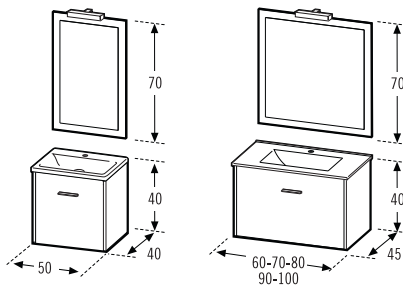

Ref.77015SET

Conjunto mueble compacto suspendido con puerta abatible

Set of hanging furniture with swing door

Ensemble meuble compact suspendue avec porte abattant