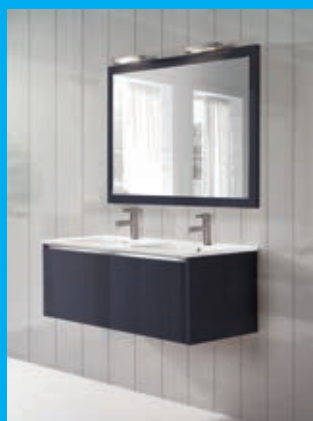

ecollection

práctico &
minucioso

Serie de mobiliario suspendido con 1 o 2 cajones y al suelo con 3 cajones, de fondo 40 cm. y ancho 50 cm. o fondo 45 cm. y anchos desde 60 hasta 120 cm. Fabricada con tablero de partículas en acabados laminados texturizados o lacados alto brillo. Cajones metálicos de extracción total y gran resistencia con autocierre y freno.

Serie of hanging furniture with 1 or 2 drawers and at floor with 3 drawers, 40 cm. depth and 50 cm. width or 45 cm. depth and widths from 60 to 120 cm. Made with particle board, textured laminated finishes or gloss lacquers. Full extension metallic drawers, heavy duty, with self-closing and brake.

Série de meubles suspendus avec 1 ou 2 tiroirs et au sol avec 3 tiroirs, fond 40 cm. et largeur 50 cm. ou fond 45 cm. et largeurs de 60 jusqu'à 120 cm. Réalisée avec panneaux de particules, finition laminé texturisé ou laque brillant. Tiroirs métallique en pleine extension, grande résistance, avec fermeture automatique et frein.