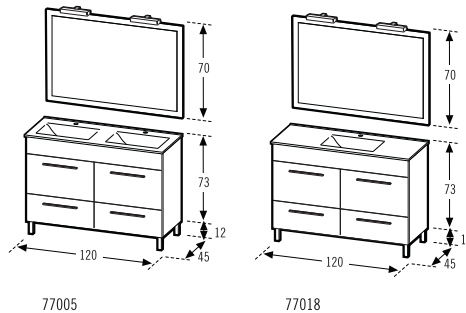

Ref.77005SET 2 senos / basins / seins

Ref.77018SET 1 seno / basin / sein
Mueble compacto a suelo con 2 puertas abatibles y 2 cajones
Compact furniture with 2 swing doors and 2 drawers
Meuble compact avec pieds, 2 portes abattantes et 2 tiroirs

Medidas Size Mesures	Lacas alto brillo Bright lacquers Laques brillant	Laminados texturizados Textured laminates Laminés texturé
120 cm (77005)	852 €	805 €
120 cm (77018)	801 €	754 €

Muebles suspendidos 1 cajón

Hanging furniture 1 drawer / Meubles suspendus 1 tiroir

Ref.77003SET

Mueble compacto suspendido con 1 cajón
Hanging furniture with 1 drawer
Meuble compact suspendue avec 1 tiroir