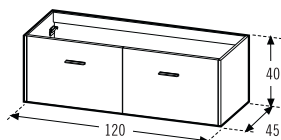

Mod.77015

Mueble compacto suspendido con 2 puertas abatibles

Hanging furniture with 2 swing doors

Meuble compact suspendue avec 2 portes abattants

Medidas
Size
Mesures

Lacas alto brillo
Bright lacquers
Laques brillant

Laminados texturizados
Textured laminates
Laminés texturé

120 cm

323 €

294 €

Auxiliares

Fittings / Auxiliaires

Mod. 77064 Dcha./Right/Droite

Mod. 77065 Izda./Left/Gauche

Módulo de colgar 1 puerta

Wall Mounted Cabinet 1 door

Demi colonne avec 1 porte

Interior / Inside / Intérieur:

1 estante fijos

1 fixed shelf

1 étagère fixe