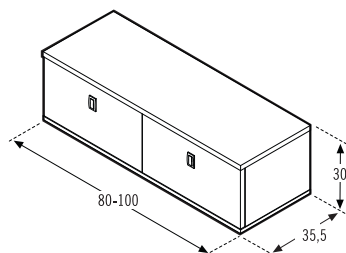

Mod. 38110
Mueble bajo 2 cajones
Small fitting with 2 drawers
Meuble bas 2 tiroirs

Imprescindible añadir patas o ruedas
It is imperative to add legs or wheels
Indispensable d'ajouter pattes ou roues

Mod. 38111
Carrito con ruedas, tapa y cajón
Book with wheels, lid and drawer
Meuble avec roues, couvercle et tiroir