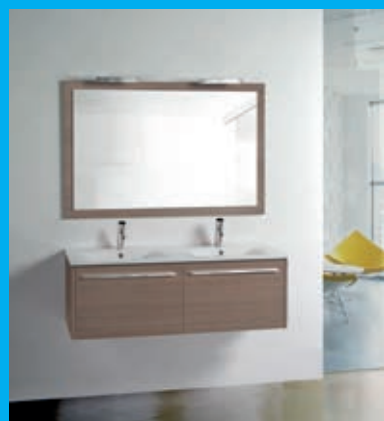

ecollection

práctico &
minucioso

Serie de mobiliario suspendido con 1 o 2 cajones y al suelo con 3 cajones, de fondo 40 cm. y ancho 50 cm. o fondo 45 cm. y anchos desde 60 hasta 120 cm. Fabricada con tablero de partículas en acabados laminados texturizados o lacados alto brillo. Cajones metálicos de extracción total y gran resistencia con autocierre y freno.

Serie of hanging furniture with 1 or 2 drawers and at floor with 3 drawers, 40 cm. depth and 50 cm. width or 45 cm. depth and widths from 60 to 120 cm. Made with particle board, textured laminated finishes or gloss lacquers. Full extension metallic drawers, heavy duty, with self-closing and brake.

Série de meubles suspendus avec 1 ou 2 tiroirs et au sol avec 3 tiroirs, fond 40 cm. et largeur 50 cm. ou fond 45 cm. et largeurs de 60 jusqu'à 120 cm. Réalisée avec panneaux de particules, finition laminé texturisé ou laque brillant. Tiroirs métallique en pleine extension, grande résistance, avec fermeture automatique et frein.