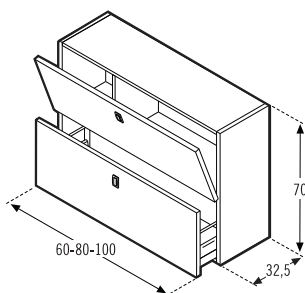

Mod.32484
Juego 4 ruedas con freno
Set of 4 wheels with break
Jeu de quatre roues avec freins

10cm

49 €

Mod.32481
Juego 4 patas
Set of 4 legs
Jeu de quatre pattes

7cm

45 €

Medidas Size/Mesures	Maderas Woods/Bois	Lacas brillo o mate Bright or matt lacquers / Laques brillant ou mat
80cm	380 €	360 €
100cm	391 €	372 €

Maderas Woods/Bois	Lacas brillo o mate Bright or matt lacquers / Laques brillant ou mat
297 €	283 €

Mod. 38100
Auxiliar cómoda suspendida puerta abatible y cajón
Hanging chest with folding door and drawer
Auxiliaire suspendue avec porte abattant et tiroir

Imprescindible añadir encimera
It is imperative to add top
Indispensable d'ajouter le comptoir