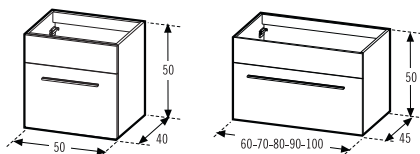

Mod.77003 2 senos / basins / seins

Mod.77017 1 seno / basin / sein

Mueble compacto suspendido con 2 cajones

Hanging furniture with 2 drawers

Meuble compact suspendue avec 2 tiroirs