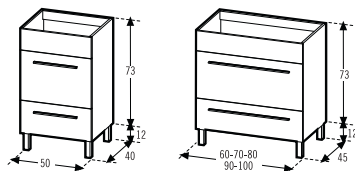

Tarifas por elemento

Fares by element / Tarifs pour élément

Muebles a suelo

Compact floor cabinet / Meubles au sol

Mod.77002

Mueble compacto a suelo con puerta abatible y 1 cajón

Compact furniture with swing door and 1 drawer

Meuble compact au sol avec porte abattante et 1 tiroir

Mod.77005

Mueble compacto a suelo con 2 puertas abatibles y 2 cajones

Compact furniture with 2 swing doors and 2 drawers

Meuble compact avec pieds, 2 portes abattantes et 2 tiroirs