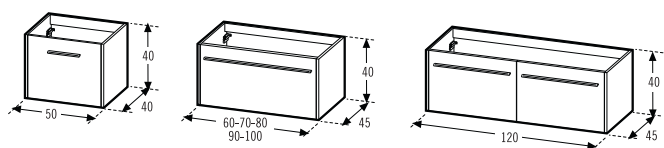

Medidas Size Mesures	Lacas alto brillo <i>Bright lacquers</i> Laques brillant	Laminados texturizados <i>Textured laminates</i> Laminés texturé
50 cm	233 €	212 €
60 cm	255 €	232 €
70 cm	267 €	243 €
80 cm	281 €	255 €
90 cm	296 €	269 €
100 cm	315 €	286 €
120 cm	407 €	370 €

Auxiliares

Fittings / Auxiliaires

Mod. 77060 Dcha./Right/Droite

Mod. 77061 Izda./Left/Gauche

Módulo de colgar 1 puerta
Wall Mounted Cabinet 1 door
Demi colonne avec 1 porte

Interior / Inside / Intérieur:

1 estante fijos
1 fixed shelf
1 étagère fixe

Mod. 77062 Dcha./Right/Droite

Mod. 77063 Izda./Left/Gauche

Columna puerta espejo y puerta
Column mirror door and door
Colonne porte miroir et porte

Interior / Inside / Intérieur:

3 estante fijos
3 fixed shelf
3 étagère fixe