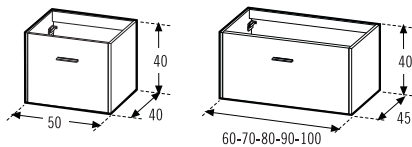

Mod.77015

Mueble compacto suspendido con puerta abatible

Hanging furniture with swing door

Meuble compact suspendue avec porte abattant