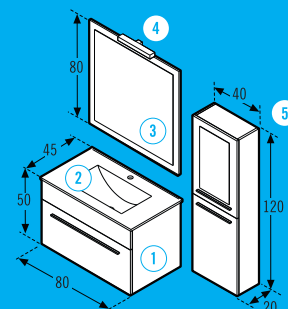

serie bari

Composición 80 cm. Terracota

Set 80 cm. Terracotta

Ensemble 80 cm. Terracotta

1	Mueble compacto suspendido 1 cajón Mod. 77003 Terracota Compact hanging furniture 1 drawer Mod. 77003 Terracotta <i>Meuble compact suspendue 1 tiroir Mod. 77003 Terracotta</i>	228 €
2	Encimera de porcelana con lavabo integrado Mod. 75660 de 81 x 46 cm Porcelain washbasin Mod. 75660 of 81 x 46 cm <i>Comptoir en porcelaine avec lavabo intégré. Mod 75660 81 x 46 cm</i>	114 €
3	Espejo sobre tablero en Terracota 80 cm Mod.77518 Mirror on panel Mod.77518 80 cm Terracotta <i>Miroir sur coteil Mod 77518 80 cm Terracotta</i>	66 €
4	Aplique halógeno Mod. AP814 Cromo brillo Halogen lamp Mod. AP814 Bright Chrome <i>Applique halogène Mod. AP814 Chrome Brillant</i>	29 €

PRECIO TOTAL DEL CONJUNTO / TOTAL SET PRICE / PRIX TOTAL DU ENSEMBLE 437 €

Auxiliares / Fittings / Auxiliaires

5	Columna puerta espejo y puerta Mod. 77070 Dch. Terracota Column mirror door and door Mod. 77070 Right Terracotta <i>Colonne porte miroir et porte Mod.77070 Droite Terracotta</i>	159 €