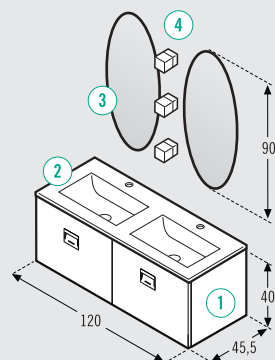

PRECIO TOTAL DEL CONJUNTO / TOTAL SET PRICE / PRIX TOTAL DU ENSEMBLE

1.347 €