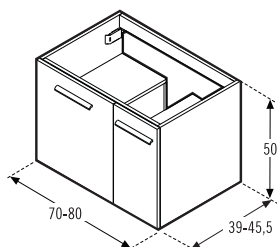

Mueble compacto suspendido

Hanging compact furniture / Meuble compact suspendue

serie **OASIS**

Mueble compacto suspendido con puerta y cajón
Hanging compact furniture with door and drawer
Meuble compact suspendue avec porte et tiroir

Mod. 36010 fondo/depth/prof.39 cm
Mod. 36011 fondo/depth/prof.45,5 cm