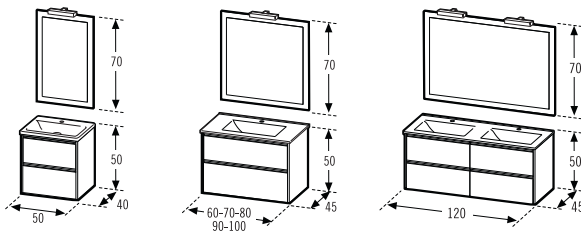

Ref.77010SET

Conjunto de mueble compacto suspendido con 2 cajones

Set of hanging furniture with 2 drawers

Ensemble meuble compact suspendue avec 2 tiroirs