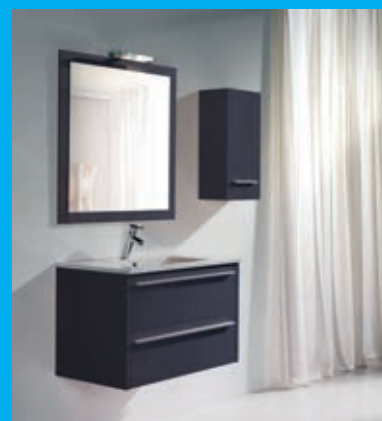

ecollection

práctico &
minucioso

Serie de mobiliario suspendido con 1 o 2 cajones y al suelo con 3 cajones, de fondo 40 cm. y ancho 50 cm. o fondo 45 cm. y anchos desde 60 hasta 120 cm. Fabricada con tablero de partículas en acabados laminados texturizados o lacados alto brillo. Cajones metálicos de extracción total y gran resistencia con autocierre y freno.

Serie of hanging furniture with 1 or 2 drawers and at floor with 3 drawers, 40 cm. depth and 50 cm. width or 45 cm. depth and widths from 60 to 120 cm. Made with particle board, textured laminated finishes or gloss lacquers. Full extension metallic drawers, heavy duty, with self-closing and brake.

Série de meubles suspendus avec 1 ou 2 tiroirs et au sol avec 3 tiroirs, fond 40 cm. et largeur 50 cm. ou fond 45 cm. et largeurs de 60 jusqu'à 120 cm. Réalisée avec panneaux de particules, finition laminé texturisé ou laque brillant. Tiroirs métallique en pleine extension, grande résistance, avec fermeture automatique et frein.