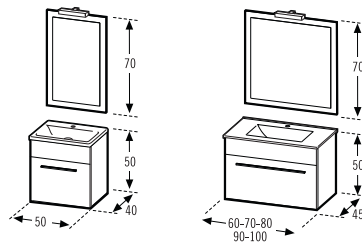

Tarifas por conjunto

Fares by set / Tarifs pour ensemble

serie bari

Conjuntos compuestos por / Set consisting of / Ensembles consistants en :

Mueble compacto portalavabo, encimera de porcelana con lavabo integrado y espejo con aplique halógeno
Compact furniture for the washbasin, porcelain worktop with integrated washbasin and mirror with halogen light
Meuble compact pour lavabo, comptoir de porcelaine avec lavabo intégré et miroir avec luminaire halogène

Muebles a suelo

Compact floor cabinet / Meubles au sol

Ref.77002SET

Conjunto mueble compacto a suelo con puerta abatible y 1 cajón
Set of compact furniture with swing door and 1 drawer
Ensemble meuble compact au sol avec porte abattante et 1 tiroir

Medidas Size Mesures	Lacas alto brillo Bright lacquers Laques brillant	Laminados texturizados Textured laminates Laminés texturé
50 cm	416 €	388 €
60 cm	439 €	409 €
70 cm	469 €	438 €
80 cm	514 €	480 €
90 cm	556 €	519 €
100 cm	599 €	561 €

Ref.77005SET 2 senos / basins / seins

Ref.77018SET 1 seno / basin / sein
Mueble compacto a suelo con 2 puertas abatibles y 2 cajones
Compact furniture with 2 swing doors and 2 drawers
Meuble compact avec pieds, 2 portes abattantes et 2 tiroirs

Medidas Size Mesures	Lacas alto brillo Bright lacquers Laques brillant	Laminados texturizados Textured laminates Laminés texturé
120 cm (77005)	852 €	805 €
120 cm (77018)	801 €	754 €

Muebles suspendidos 1 cajón

Hanging furniture 1 drawer / Meubles suspendus 1 tiroir

Ref.77003SET

Mueble compacto suspendido con 1 cajón
Hanging furniture with 1 drawer
Meuble compact suspendue avec 1 tiroir

Medidas Size Mesures	Lacas alto brillo Bright lacquers Laques brillant	Laminados texturizados Textured laminates Laminés texturé
50 cm	383 €	358 €
60 cm	401 €	374 €
70 cm	429 €	401 €
80 cm	467 €	437 €
90 cm	505 €	473 €
100 cm	546 €	513 €