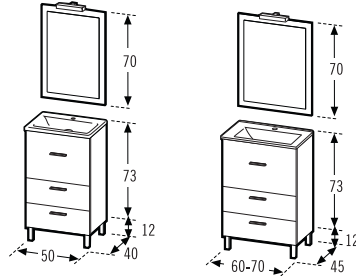

Tarifas por conjunto

Fares by set / Tarifs pour ensemble

serie parma

Conjuntos compuestos por / Set consisting of / Ensembles consistants en :

Mueble compacto portalavabo, encimera de porcelana con lavabo integrado y espejo con aplique halógeno
Compact furniture for the washbasin, porcelain worktop with integrated washbasin and mirror with halogen light
Meuble compact pour lavabo, comptoir de porcelaine avec lavabo intégré et miroir avec luminaire halogène

Muebles a suelo

Compact floor cabinet / Meubles au sol

Ref.77007SET

Conjunto de mueble compacto a suelo con puerta abatible y 2 cajones
Set of compact furniture with swing door and 2 drawers
Ensemble meuble compact au sol avec porte abattante et 2 tiroirs