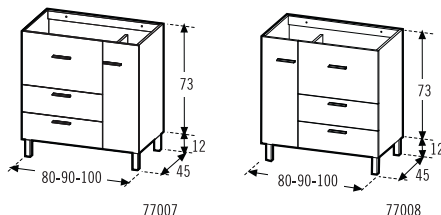

Medidas Size Mesures	Lacas alto brillo Bright lacquers Laques brillant	Laminados texturizados Textured laminates Laminés texturé
80 cm	409 €	372 €
90 cm	428 €	389 €
100 cm	448 €	406 €

Mod.77007

Mueble compacto a suelo con 2 puertas abatibles y 4 cajones
Compact furniture with 2 swing doors and 4 drawers
Meuble compact au sol avec 2 portes abattantes et 4 tiroirs