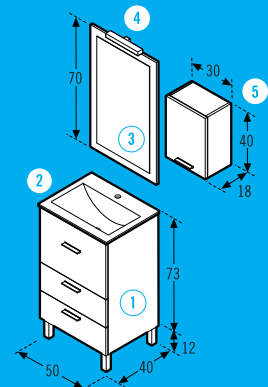

- 1 **Mueble compacto a suelo 2 cajones y puerta abatible Mod. 77007 lacado brillo blanco** 361 €
  Compact floor cabinet with swing door and 2 drawers Mod. 77007 bright white lacquer
  Meuble compact au sol avec porte abattante et 2 tiroirs Mod. 77007 laqué blanc brillant
- 2 **Encimera de porcelana con lavabo integrado Mod. 75660 de 51 x 40 cm** 81 €
  Porcelain washbasin
  Mod. 75660 of 51 x 40 cm
  Comptoir en porcelaine avec lavabo intégré. Mod 75660 51 x 40 cm
- 3 **Espejo sobre tablero Mod. 77518 en blanco brillo 50 cm** 55 €
  Mirror on panel Mod.77518 50 cm bright white
  Miroir sur coeail Mod 77518 50 cm blanc brillant
- 4 **Aplique halógeno Mod. AP814 Cromo brillo** 29 €
  Halogen lamp Mod. AP814 Bright Chrome
  Applique halogène Mod. AP814 Chrome Brillant

PRECIO TOTAL DEL CONJUNTO 526 €
TOTAL SET PRICE / PRIX TOTAL DU FORFAIT

Auxiliares / Fittings / Auxiliaires

- 5 **Auxiliar de colgar 1 puerta** 111 €
  Mod. 75052 Dch. lacado blanco brillo
  Hanging fitting 1 door
  Mod. 75052 Right bright white lacquer
  *Auxiliaire d'accrocher 1 porte
  Mod.75052 Droite laqué blanc brillant*

- 1 **Mueble compacto suspendido 1 cajón Mod. 77006 Terracota** 312 €
  Compact hanging furniture 1 drawer Mod. 77006 Terracotta
  Meuble compact suspendue 1 tiroir Mod. 77006 Terracotta
- 2 **Encimera de porcelana con lavabo integrado Mod. 75660 de 101 x 46 cm** 155 €
  Porcelain washbasin Mod. 75660 of 101 x 46 cm
  Comptoir en porcelaine avec lavabo intégré. Mod 75660 101 x 46 cm
- 3 **Espejo sobre tablero en Terracota 100 cm, Mod.77518** 82 €
  Mirror on panel Mod.77518 100 cm Terracotta
  Miroir sur coeail Mod 77518 100 cm Terracotta
- 4 **Aplique halógeno Mod. AP814 Cromo brillo** 29 €
  Halogen lamp Mod. AP814 Bright Chrome
  Applique halogène Mod. AP814 Chrome Brillant

PRECIO TOTAL DEL CONJUNTO 578 €
TOTAL SET PRICE / PRIX TOTAL DU ENSEMBLE