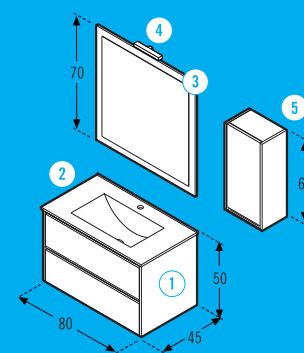

Conjunto 80 cm. Roble

Set 80 cm. Oak

Ensemble 80 cm. Chêne

1. **1 Mueble compacto suspendido 2 cajones Mod. 77010 Roble** 284 €
     Compact hanging furniture 2 drawers Mod. 77010 Oak
     Meuble compact suspendue 2 tiroirs Modèle 77010 Chêne
   - **2 Encimera de porcelana con lavabo integrado Mod. 75660 de 81 x 46 cm** 114 €
     Porcelain washbasin Mod. 75660 of 81 x 46 cm
     Comptoir en porcelaine avec lavabo intégré. Mod 75660 81 x 46 cm
   - **3 Espejo sobre tablero Mod. 77518 en Roble 80 cm** 66 €
     Mirror on panel Mod.77518 80 cm Oak
     Miroir sur coteil Mod 77518 80 cm Chêne
   - **4 Aplique halógeno Mod. AP814 Cromo brillo** 29 €
     Halogen lamp Mod. AP814 Bright Chrome
     Applique halogène Mod. AP814 Chrome Brillant
2. **PRECIO TOTAL DEL CONJUNTO / TOTAL SET PRICE / PRIX TOTAL DU ENSEMBLE** 493 €
3. **Auxiliares / Fittings / Auxiliaires**
4. **5 Auxiliar de colgar una puerta Mod. 77056 Dch, Roble** 116 €
     Hanging fitting 1 door Mod. 77056 Right Oak
     Auxiliaire d'accrocher 1 porte Mod.77056 Droite Chêne