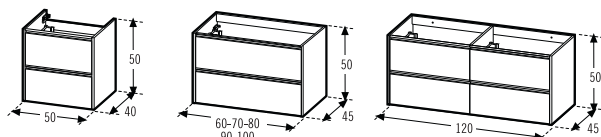

Medidas Size Mesures	Lacas alto brillo <i>Bright lacquers</i> Laques brillant	Laminados texturizados <i>Textured laminates</i> Laminés texturé
50 cm	269 €	244 €
60 cm	287 €	261 €
70 cm	298 €	271 €
80 cm	312 €	284 €
90 cm	329 €	299 €
100 cm	349 €	317 €
120 cm	592 €	538 €

Muebles suspendidos 1 cajón

Hanging furniture 1 drawer / Meubles suspendus 1 tiroir

Mod.77009

Mueble compacto suspendido con 1 cajón
Compact hanging furniture with 1 drawers
Meuble compact suspendue avec 1 tiroir