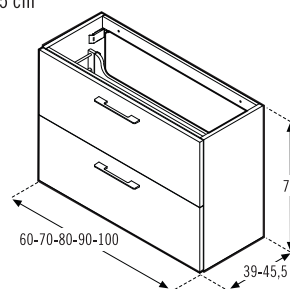

Para lavabo sobre encimera
For countertop washbasin
Pour lavabo sur comptoir

Mod. 33005 fondo/depth/prof. 39 cm
Mod. 33007 fondo/depth/prof. 45,5 cm