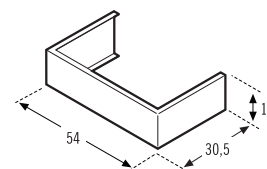

Opcional/Optional/Optional:

Mod.38487

Zócalo con regulación
Adjustable base
Socle réglable