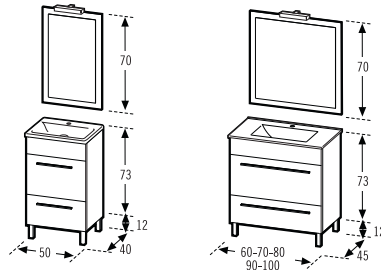

Tarifas por conjunto

Fares by set / Tarifs pour ensemble

serie bari

Conjuntos compuestos por / Set consisting of / Ensembles consistants en :

Mueble compacto portalavabo, encimera de porcelana con lavabo integrado y espejo con aplique halógeno
Compact furniture for the washbasin, porcelain worktop with integrated washbasin and mirror with halogen light
Meuble compact pour lavabo, comptoir de porcelaine avec lavabo intégré et miroir avec luminaire halogène

Muebles a suelo

Compact floor cabinet / Meubles au sol

Ref.77002SET

Conjunto mueble compacto a suelo con puerta abatible y 1 cajón
Set of compact furniture with swing door and 1 drawer
Ensemble meuble compact au sol avec porte abattante et 1 tiroir