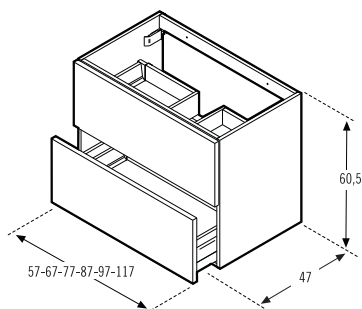

Mod.42210 Módulo portalavabo suspendido con 2 cajones para lavabo sobre encimera

Hanging module for the washbasin with 2 drawers for countertop washbasins

Module suspendue pour lavabo avec 2 tiroirs pour lavabos sur le comptoir

Mod.42211 Módulo portalavabo suspendido con 2 cajones para lavabo bajoencimera y semiencastre

Hanging module for the washbasin with 2 drawers for under countertop and semi fitted washbasins

Module suspendue pour lavabo avec 2 tiroirs pour lavabos sous le comptoir et semiencasté

Mod.42212 Módulo portalavabo suspendido con 1 cajón para lavabo sobre encimera

Hanging module for the washbasin with 1 drawer for countertop washbasins

Module suspendue pour lavabo avec 1 tiroir pour lavabos sur le comptoir

Mod.42213 Módulo portalavabo suspendido con 1 cajón para lavabo bajoencimera y semiencastre

Hanging module for the washbasin with 1 drawer for under countertop and semi fitted washbasins

Module suspendue pour lavabo avec 1 tiroir pour lavabos sous le comptoir et semiencasté

Medidas Size / Mesures	Maderas Woods / Bois	Lacas mate Matt Lacquers / Laques mat
57cm	602 €	573 €
67cm	625 €	593 €
77cm	649 €	612 €
87cm	673 €	632 €
97cm	697 €	650 €
117cm	744 €	689 €

Medidas Size / Mesures	Maderas Woods / Bois	Lacas mate Matt Lacquers / Laques mat
57cm	349 €	334 €
67cm	363 €	345 €
77cm	376 €	356 €
87cm	389 €	366 €
97cm	402 €	377 €
117cm	429 €	399 €

Para finalizar la modulación es imprescindible añadir 2 laterales, y el conjunto de tapa y base. *To end the modulation is essential, add the 2 side, and the set of lid and base.* Pour terminer la modulation est indispensable ajouter les 2 côtés, et le ensemble du couvercle et base.

Mod.42471 Conjunto de tapa y base

Set of lid and base

Ensemble du couvercle et base

Mod.42470 Lateral

Side

Latérale