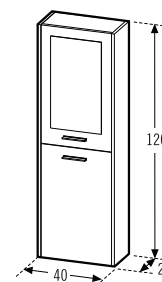

Medidas
Size/Mesures

Lacas alto brillo
Bright lacquers
Laques brillant

Laminados texturizados
Textured laminates
Laminés texturé

Medidas
Size/Mesures

Lacas alto brillo
Bright lacquers
Laques brillant

Laminados texturizados
Textured laminates
Laminés texturé

30 cm

131 €

119 €

40 cm

203 €

184 €