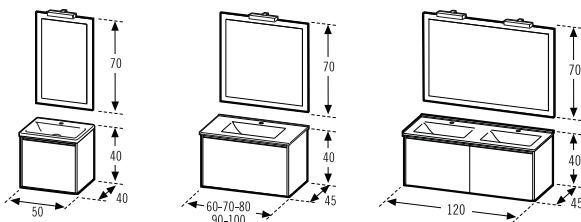

Ref.77009SET

Conjunto mueble compacto suspendido con 1 cajón

Set of compact hanging furniture with 1 drawers

Ensemble meuble compact suspendue avec 1 tiroir