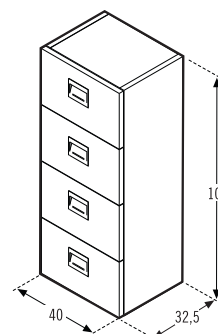

Opcional/Optional/Optional:
Mod.34481
Juego 4 patas
Set of 4 legs
Jeu de quatre pattes

12cm

36 €

Mod. 44101
Auxiliar cómoda suspendida con 4 cajones
Hanging chest of 4 drawers
Auxiliaire suspendue avec 4 tiroirs

Imprescindible añadir encimera
It is imperative to add top
Indispensable d'ajouter le comptoir

Medidas Size/Mesures	Lacas brillo o mate <i>Bright or matt lacquers / Laques brillant ou mat</i>
60cm	416 €
80cm	449 €
100cm	482 €

Lacas brillo o mate <i>Bright or matt lacquers / Laques brillant ou mat</i>
567 €