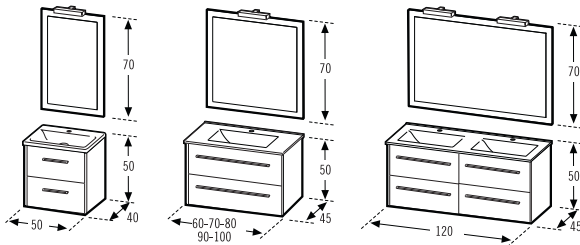

Ref.77013SET

Conjunto de mueble compacto suspendido con 2 cajones

Set of hanging furniture with 2 drawers

Ensemble meuble compact suspendue avec 2 tiroirs