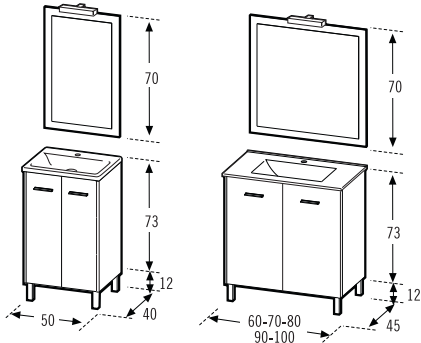

Tarifas por conjunto

Fares by set / Tarifs pour ensemble

serieCapri

Conjuntos compuestos por / Set consisting of / Ensembles consistants en :

Mueble compacto a suelo, encimera de porcelana con lavabo integrado y espejo con aplique halógeno

Compact floor cabinet, porcelain worktop with integrated washbasin and mirror with halogen light

Meuble compact au sol, comptoir de porcelaine avec lavabo intégré et miroir avec luminaire halogène

Muebles a suelo

Compact floor cabinet / Meubles au sol

Ref.77016SET

Conjunto mueble compacto a suelo con 2 puertas

Set of compact furniture with 2 doors

Ensemble meuble compact avec pieds et 2 portes