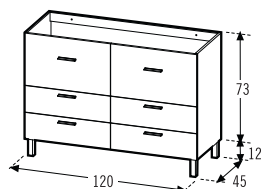

Tarifas por elemento

Fares by element / Tarifs pour élément

Muebles a suelo

Compact floor cabinet / Meubles au sol

Mod.77007

Mueble compacto a suelo con puerta abatible y 2 cajones
Compact furniture with swing door and 2 drawers
Meuble compact au sol avec porte abattante et 2 tiroirs

Medidas Size Mesures	Lacas alto brillo Bright lacquers Laques brillant	Laminados texturizados Textured laminates Laminés texturé
50 cm	360 €	328 €
60 cm	380 €	345 €
70 cm	386 €	351 €

Mod.77007 Dch./ right / droite

Mod.77008 Izq./ left / gauche

Mueble compacto a suelo con puerta abatible 2 cajones y puerta lateral
Compact furniture with swing door, 2 drawers and side door
Meuble compact au sol avec porte abattante, 2 tiroirs et porte latérale

Medidas Size Mesures	Lacas alto brillo Bright lacquers Laques brillant	Laminados texturizados Textured laminates Laminés texturé
80 cm	409 €	372 €
90 cm	428 €	389 €
100 cm	448 €	406 €

Mod.77007

Mueble compacto a suelo con 2 puertas abatibles y 4 cajones
Compact furniture with 2 swing doors and 4 drawers
Meuble compact au sol avec 2 portes abattantes et 4 tiroirs

Medidas Size Mesures	Lacas alto brillo Bright lacquers Laques brillant	Laminados texturizados Textured laminates Laminés texturé
120 cm	554 €	503 €

Muebles suspendidos 1 cajón

Hanging furniture 1 drawer / Meubles suspendus 1 tiroir

Mod.77006

Mueble compacto suspendido con 1 cajón
Compact hanging furniture with 1 drawers
Meuble compact suspendue avec 1 tiroir

Medidas Size/Mesures	Lacas alto brillo Bright lacquers Laques brillant	Laminados texturizados Textured laminates Laminés texturé
50 cm	272 €	247 €
60 cm	292 €	266 €
70 cm	306 €	278 €
80 cm	320 €	290 €
90 cm	331 €	301 €
100 cm	344 €	312 €
120 cm	437 €	398 €

Auxiliares

Fittings / Auxiliaires

Mod. 75052 Dcha./Right/Droite

Mod. 75053 Izda./Left/Gauche