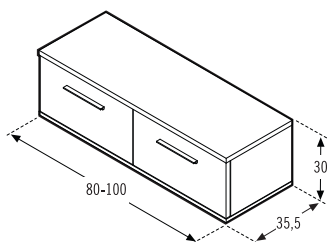

Mod. 34110
Mueble bajo 2 cajones
Small fitting with 2 drawers
Meuble bas 2 tiroirs

Imprescindible añadir patas o ruedas
It is imperative to add legs or wheels
Indispensable d'ajouter pattes ou roues

Mod. 34111
Carrito con ruedas, tapa y cajón
Book with wheels, lid and drawer
Meuble avec roues, couvercle et tiroir