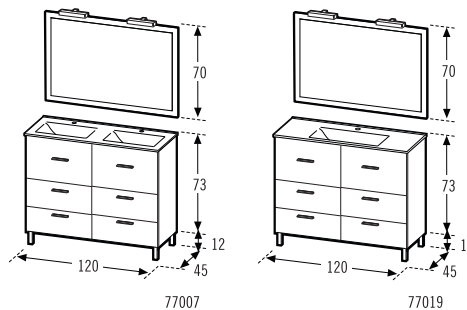

Ref.77007SET 2 senos / basins / seins

Ref.77019SET 1 seno / basin / sein
Conjunto de mueble compacto a suelo con 2 puertas abatibles y 4 cajones
Compact furniture with 2 swing doors and 4 drawers
Meuble compact au sol avec 2 portes abattantes et 4 tiroirs

Muebles suspendidos 1 cajón

Hanging furniture 1 drawer / Meubles suspendus 1 tiroir

Ref.77006SET

Conjunto mueble compacto suspendido con 1 cajón
Set of compact hanging furniture with 1 drawer
Ensemble meuble compact suspendue avec 1 tiroir