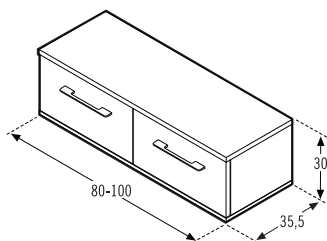

Mod. 33110
Mueble bajo 2 cajones
Small fitting with 2 drawers
Meuble bas 2 tiroirs

Imprescindible añadir patas o ruedas
It is imperative to add legs or wheels
Indispensable d'ajouter pattes ou roues

Mod. 33111
Carrito con ruedas, tapa y cajón
Book with wheels, lid and drawer
Meuble avec roues, couvercle et tiroir