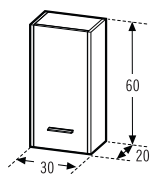

Mod. 77066 Dcha./Right/Droite

Mod. 77067 Izda./Left/Gauche

Columna puerta espejo y puerta

Column mirror door and door

Colonne porte miroir et porte

Interior / Inside / Intérieur:

3 estante fijos

3 fixed shelf

3 étagère fixe