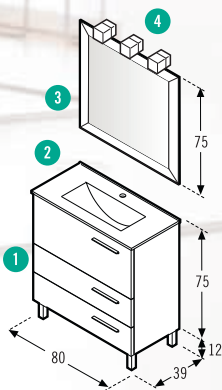

1 Mueble compacto a suelo con puerta abatible y 2 cajones 80 cm. Mod.34002 Wengué 550 €

Compact furniture with feets, swing door and 2 drawers 80 cm. Mod. 34002 Wenge
Meuble compact au sol avec porte abattant et 2 tiroirs 80 cm. Mod.34002 Wengé

2 Mod. 31664 Encimera de porcelana con lavabo integrado 81 x 39,5 cm. 166 €

Mod. 31664 porcelain washbasin 81 x 39,5 cm.
Mod 31664 comptoir en porcelaine avec lavabo intégré 81 x 39,5 cm.

3 Espejo con marco de madera de 80 x 75 cm. Mod. 32501 wengué 172 €

Mirror with wood frame 80 x 75 cm.
Mod.32501 wenge

Miroir avec cadre du bois 80 x 75 cm.
Mod. 32501 wengé

4 3 x Aplique halógeno de pared Mod. AP811 Cromo brillo 3 x 44 €

3x Halogen wall lamp
Mod. AP811 Bright Chrome
3x Applique murale halogène
Mod. AP811 Chrome Brillant

PRECIO TOTAL DEL CONJUNTO 1.020 €
TOTAL SET PRICE / PRIX TOTAL DU ENSEMBLE

Conjunto 80 cm. Wengué (fondo 39 cm.)

Set 80 cm. Wenge (depth 39 cm.)

Ensemble 80 cm. Wengé (Profondeur 39 cm.)

Conjunto 90 cm. Toscana (fondo 45,5cm.)

Set 90 cm. Tuscany (depth 45.5 cm.)

Ensemble 90 cm. Toscane (Profondeur 45,5 cm.)

1 Mueble compacto suspendido puerta abatible y cajón 90 cm. Mod.34011 Toscana 422 €

Compact hanging furniture with swing door and drawer 90 cm. Mod. 34011 Tuscany
Meuble compact suspendue avec porte abattant et tiroir 90 cm. Mod.34011 Toscane

2 Encimera de porcelana con lavabo integrado Mod.31660 de 91 x 46 cm 183 €

Porcelain washbasin Mod.31660 of 91 x 46 cm.
Comptoir en porcelaine avec lavabo intégré. Mod.31660 91 x 46 cm.

3 Espejo camerino tríptico 90 cm. Mod.32504 Toscana 266 €

Cabinet tryptych mirror 90 cm. Mod.32504 Tuscany
Armoire de toilette triptyque 90 cm. Mod.32504 Toscane

4 3 x Aplique halógeno Mod. AP802 Cromo brillo 3 x 54 €

Halogen lightning Mod. AP802 Bright Chrome
Applique halogène Mod. AP802 Chrome Brillant

PRECIO TOTAL DEL CONJUNTO / TOTAL SET PRICE / PRIX TOTAL DU ENSEMBLE 1.033 €

Auxiliares / Fittings / Auxiliaires

5 2 x Auxiliar de colgar 2 puertas Mod.34080 Dch.-Izqd. Toscana 2 x 332 €

2 x Hanging fitting with 2 doors Mod.34080 Left-Right Tuscany
2 x Auxiliaire d'accrocher avec 2 portes Mod.34080 Droite-Gauche Toscane