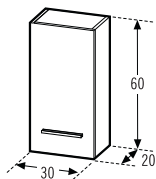

Mod. 77070 Dcha./Right/Droite

Mod. 77071 Izda./Left/Gauche

Columna puerta espejo y puerta

Column mirror door and door

Colonne porte miroir et porte

Interior / Inside / Intérieur:

3 estante fijos

3 fixed shelf

3 étagère fixe