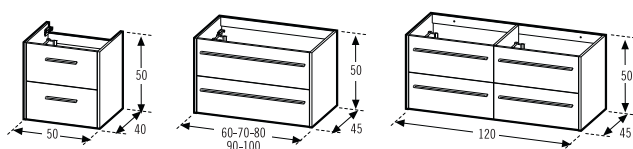

Medidas Size Mesures	Lacas alto brillo <i>Bright lacquers</i> Laques brillant	Laminados texturizados <i>Textured laminates</i> Laminés texturé
50 cm	269 €	244 €
60 cm	295 €	268 €
70 cm	307 €	279 €
80 cm	325 €	295 €
90 cm	339 €	308 €
100 cm	357 €	324 €
120 cm	582 €	529 €

Muebles suspendidos 1 cajón

Hanging furniture 1 drawer / Meubles suspendus 1 tiroir

Mod.77012

Mueble compacto suspendido con 1 cajón
Compact hanging furniture with 1 drawers
Meuble compact suspendue avec 1 tiroir