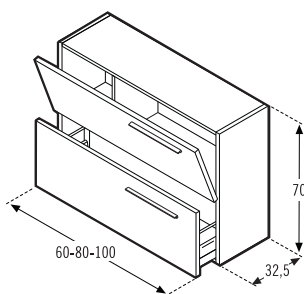

Mod.32484
Juego 4 ruedas con freno
Set of 4 wheels with break
Jeu de quatre roues avec freins

10cm 49 €

Mod.34481
Juego 4 patas
Set of 4 legs
Jeu de quatre pattes

12cm 36 €

Medidas Size/Mesures	Maderas Woods/Bois	Lacas brillo o mate Bright or matt lacquers / Laques brillant ou mat
80cm	380 €	360 €
100cm	391 €	372 €

Maderas Woods/Bois	Lacas brillo o mate Bright or matt lacquers / Laques brillant ou mat
297 €	283 €

Mod. 34100
Auxiliar cómoda suspendida puerta abatible y cajón
Hanging chest with folding door and drawer
Auxiliaire suspendue avec porte abattant et tiroir

Imprescindible añadir encimera
It is imperative to add top
Indispensable d'ajouter le comptoir