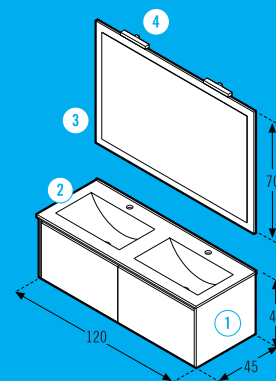

PRECIO TOTAL DEL CONJUNTO / TOTAL SET PRICE / PRIX TOTAL DU ENSEMBLE

904 €