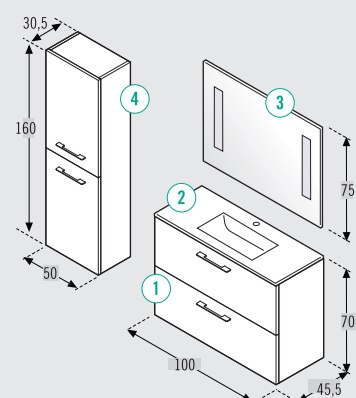

Conjunto Nogal 100 cm. (fondo 45,5 cm.)

Set of 100 cm. in Walnut (45,5 cm. depth)

Ensemble Noyer 100 cm. (45,5 cm. de profondeur).

1 Mueble compacto suspendido 2 cajones 100 cm. Mod. 33002 en nogal

Compact hanging furniture 2 drawers 100 cm. Mod. 33002 in walnut

Meuble compact suspendue 2 tiroirs 100 cm. en noyer Mod. 33002

2 Encimera de porcelana con lavabo integrado Mod. 31660 de 101 x 46 cm.

Porcelain washbasin 100 x 46 cm. Mod. 31660

Comptoir en porcelaine avec lavabo intégré 100 x 46 cm. Mod 31660

3 Espejo retroiluminado Mod. 32506 de 100 x 75 cm.

Mirror with lights Mod.32506 of 100 x 75 cm.

Miroir rétroéclairé Mod 32 506 100 x 75 cm.

PRECIO TOTAL DEL CONJUNTO / TOTAL SET PRICE / PRIX TOTAL DU ENSEMBLE

Auxiliares / Fittings / Auxiliaires

4 Armario auxiliar de colgar Mod. 33082 en nogal

Hanging cupboard Mod. 33082 walnut

Armoire auxiliaire d'accrocher en noyer Modèle 33082

551 €

207 €

302 €

1.060 €

518 €