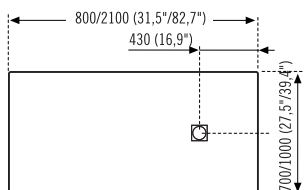

NATURAL LISO

NATURAL PIZARRA

FOREST

IRON