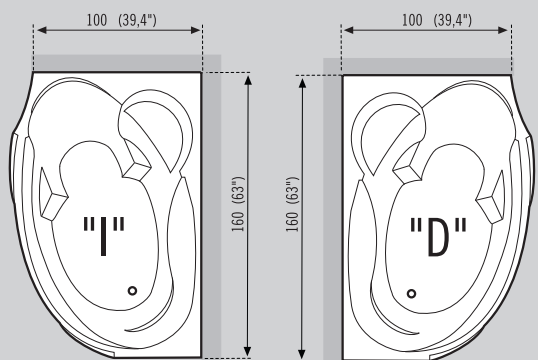

*Altura de la bañera con faldón (variable): "D": 64 / 66 (25,2" / 26") "I": 70/72 (27,6" / 28,3")
*Height of bathtub with panel (variable): "D": 64 / 66 (25,2" / 26") "I": 70/72 (27,6" / 28,3")
*Hauteur baignoire avec panneau (variable): "D": 64 / 66 (25,2" / 26") "I": 70/72 (27,6" / 28,3")