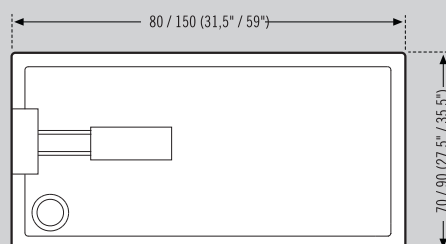

Dimensiones

Measures / Dimensions

70 x 90 / 100 / 120 / 140 / 150 cm.
(27,5" x 35,4" / 39,3" / 47,2" / 55,1" / 59")

80 x 80 / 100 / 120 / 140 cm.
(31,5" x 31,5" / 39,3" / 47,2" / 55,1")

90 x 90 cm.
(35,4" x 35,4")