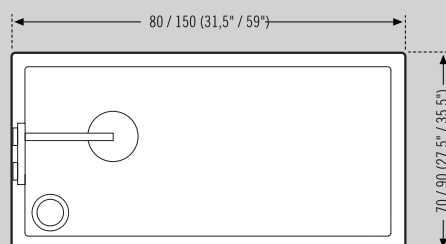

Dimensiones

Measures / Dimensions

70 x 90 / 100 / 120 / 140 / 150 cm.
(27,5" x 35,4" / 39,3" / 47,2" / 55,1" / 59")

80 x 80 / 100 / 120 / 140 cm.
(31,5" x 31,5" / 39,3" / 47,2" / 55,1")

90 x 90 cm.
(35,4" x 35,4")