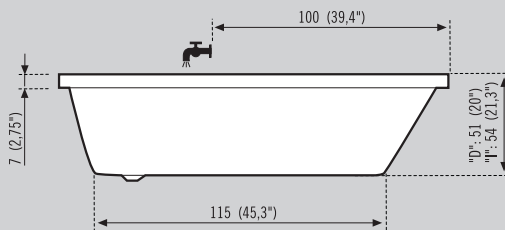

*Altura de la bañera con faldón (variable): "D": 64 / 66 (25,2" / 26") "I": 70/72 (27,6" / 28,3")
*Height of bathtub with panel (variable): "D": 64 / 66 (25,2" / 26") "I": 70/72 (27,6" / 28,3")
*Hauteur baignoire avec panneau (variable): "D": 64 / 66 (25,2" / 26") "I": 70/72 (27,6" / 28,3")