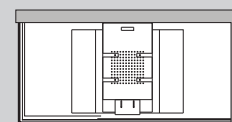

VERSION ANGULAR (3 CRISTALES)
CORNER VERSION (3 GLASSES)
VERSION ANGLE (3 VERRES)

REVERSIBLE