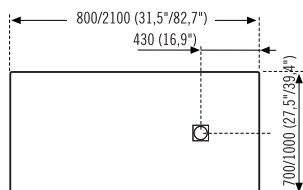

NATURAL LISO

NATURAL PIZARRA

FOREST

IRON