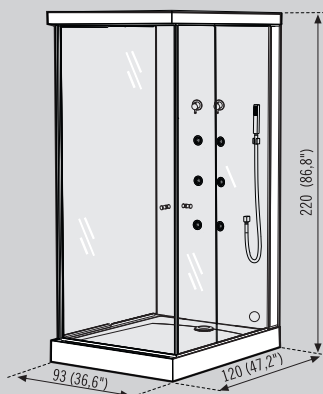

# cabina prestige/sensation

**90 x 75 cm.**

**120 x 93 cm.**

PRESTIGE: 90 x 75 cm. (35,4" x 29,2")  
SENSATION: 120 x 93 cm. (46,8" x 36,2")