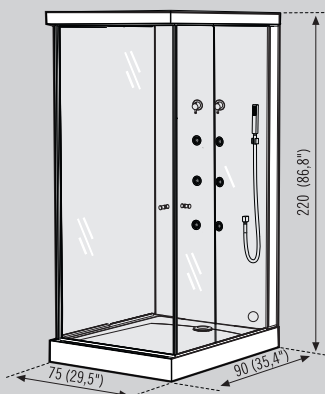

# cabina prestige/sensation

**90 x 75 cm.**

**120 x 93 cm.**

PRESTIGE: 90 x 75 cm. (35,4" x 29,2")  
SENSATION: 120 x 93 cm. (46,8" x 36,2")