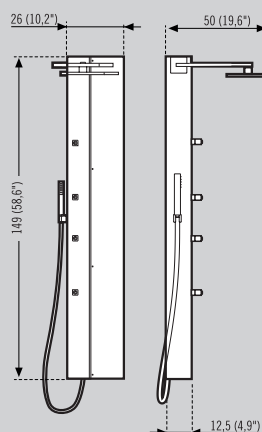

Frontal and shelves interchangeable / Devant et étagères interchangeables

149 x 26 cm. (58,6" x 10,2")