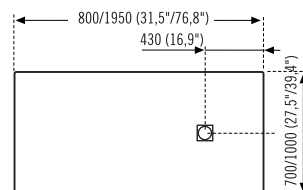

NATURAL LISO

NATURAL PIZARRA

FOREST

IRON