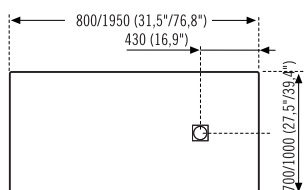

NATURAL LISO

NATURAL PIZARRA

FOREST

IRON