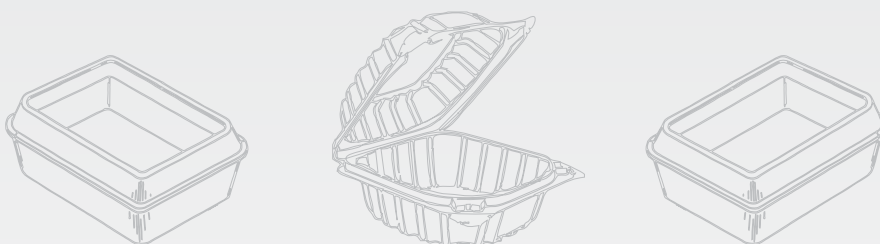

Tavita

mat	cc	lungime	latime	inaltime	buc/set	set	buc/box
PSE					100	2	200

PSE 1

mat	cc	lungime	latime	inaltime	buc/set	set	buc/box
PSE					50	4	200

PSE 3

mat	cc	lungime	latime	inaltime	buc/set	set	buc/box
PSE					50	4	200