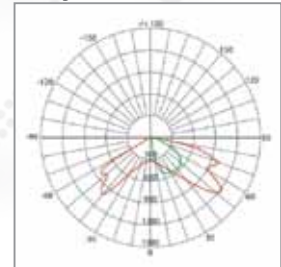

LIGHT DISTRIBUTION

Lux readings over different height

Streetlight 42W

Lux readings over different height

Streetlight 65W

Lux readings over different height

Streetlight 80W

Lux readings over different height