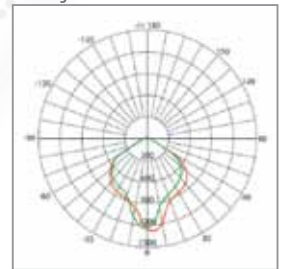

LIGHT DISTRIBUTION

Lux readings over different height

Flood light 10W

Lux readings over different height

Flood light 30W

Lux readings over different height

Flood light 20W

Lux readings over different height