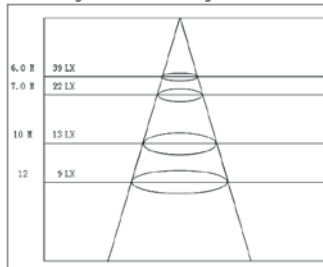

LIGHT DISTRIBUTION

Lux readings over different height

Streetlight 42W

Lux readings over different height

Streetlight 65W

Lux readings over different height

Streetlight 80W

Lux readings over different height