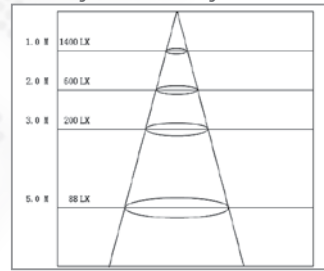

LIGHT DISTRIBUTION

Lux readings over different height

Flood light 10W

Lux readings over different height

Flood light 30W

Lux readings over different height

Flood light 20W

Lux readings over different height