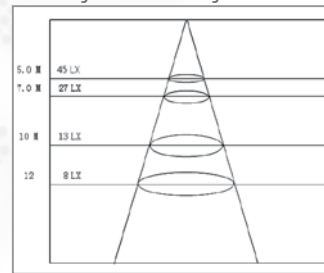

LIGHT DISTRIBUTION

Lux readings over different height

Highbay light 30W

Lux readings over different height

Highbay light 70W

Lux readings over different height

Highbay light 50W

Lux readings over different height