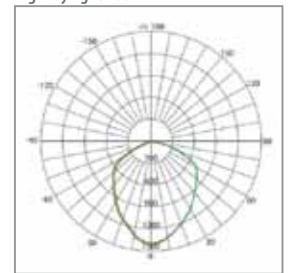

Highbay light 100W

LED wallwasher 24W

Item Nº	Power	Input voltage	FLUX	IP	Material	Light color	Life span
WW7101	24W	12V	2160 - 2400 lm	IP65	aluminum	WH	>50.000 H
WW7102	24W	DC24V	2160 - 2400 lm	IP65	aluminum	RGB	>50.000 H
WW7103	9W	12V	810-900 lm	IP65	aluminum	WW	>50.000 H
WW7104/ WW7105	3W	12V	270-300 lm	IP65	aluminum	WH/RGB	>50.000 H