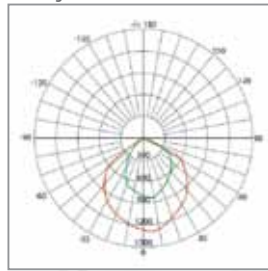

LIGHT DISTRIBUTION

Lux readings over different height

Flood light 10W

Lux readings over different height

Flood light 30W

Lux readings over different height

Flood light 20W

Lux readings over different height