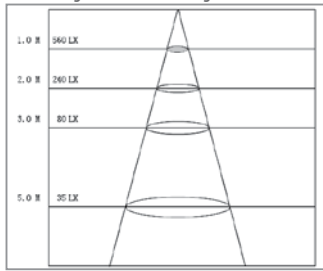

LIGHT DISTRIBUTION

Lux readings over different height

Flood light 10W

Lux readings over different height

Flood light 30W

Lux readings over different height

Flood light 20W

Lux readings over different height