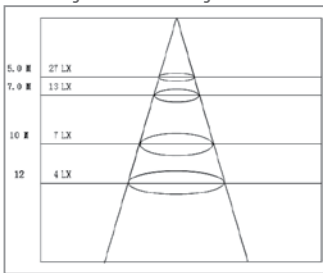

LIGHT DISTRIBUTION

Lux readings over different height

Highbay light 30W

Lux readings over different height

Highbay light 70W

Lux readings over different height

Highbay light 50W

Lux readings over different height