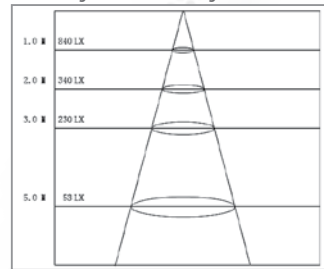

LIGHT DISTRIBUTION

Lux readings over different height

Flood light 10W

Lux readings over different height

Flood light 30W

Lux readings over different height

Flood light 20W

Lux readings over different height