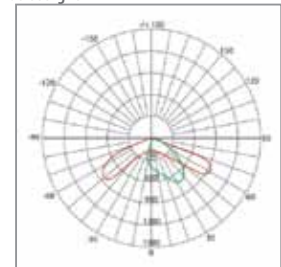

Streetlight 112W

LED street lights 20-40-60-80W

Item Nº	Power	Input voltage	FLUX	IP	Material	Light color	Life span
SL9105	20W	AC100 - 240V	1800 - 2000 lm	IP65	aluminum	WH	>50.000 H
SL9106	40W	AC100 - 240V	3600 - 4000 lm	IP65	aluminum	WH	>50.000 H
SL9107	60W	AC100 - 240V	5400 - 6000 lm	IP65	aluminum	WH	>50.000 H
SL9108	80W	AC100 - 240V	7200 - 8000 lm	IP65	aluminum	WH	>50.000 H