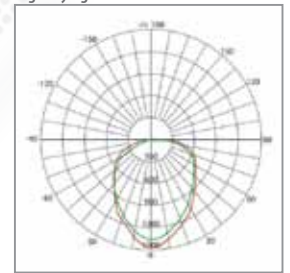

LIGHT DISTRIBUTION

Lux readings over different height

Highbay light 30W

Lux readings over different height

Highbay light 70W

Lux readings over different height

Highbay light 50W

Lux readings over different height