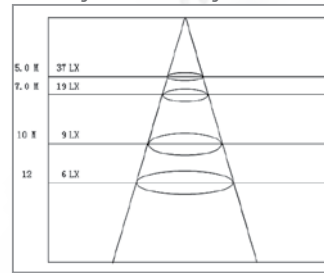

LIGHT DISTRIBUTION

Lux readings over different height

Highbay light 30W

Lux readings over different height

Highbay light 70W

Lux readings over different height

Highbay light 50W

Lux readings over different height