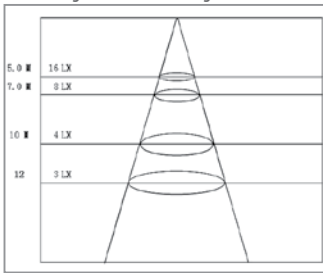

LIGHT DISTRIBUTION

Lux readings over different height

Highbay light 30W

Lux readings over different height

Highbay light 70W

Lux readings over different height

Highbay light 50W

Lux readings over different height