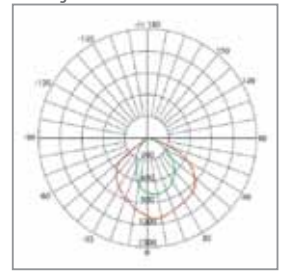

Flood light 50W

LED floodlight 80-100W

Item Nº	Power	Input voltage	FLUX	IP	Material	Light color	Life span
FL5207 / FL5217	80W	AC85 - 265V	8100 - 9000 lm	IP65	aluminum	WH/WW	>50.000 H
FL5208 / FL5218	100W	AC85 - 265V	9000 - 10000 lm	IP65	aluminum	WH/WW	>50.000 H