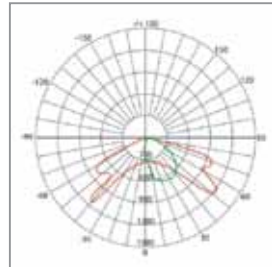

LIGHT DISTRIBUTION

Lux readings over different height

Streetlight 42W

Lux readings over different height

Streetlight 65W

Lux readings over different height

Streetlight 80W

Lux readings over different height