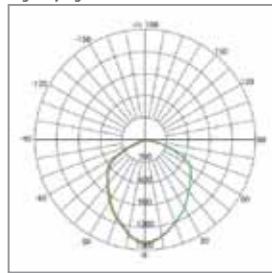

LIGHT DISTRIBUTION

Lux readings over different height

Highbay light 30W

Lux readings over different height

Highbay light 70W

Lux readings over different height

Highbay light 50W

Lux readings over different height