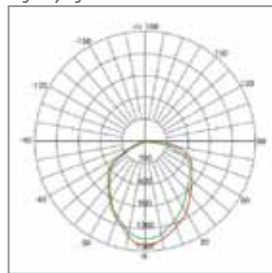

LIGHT DISTRIBUTION

Lux readings over different height

Highbay light 30W

Lux readings over different height

Highbay light 70W

Lux readings over different height

Highbay light 50W

Lux readings over different height