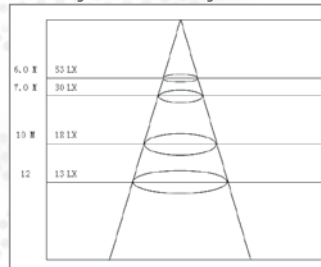

LIGHT DISTRIBUTION

Lux readings over different height

Streetlight 42W

Lux readings over different height

Streetlight 65W

Lux readings over different height

Streetlight 80W

Lux readings over different height