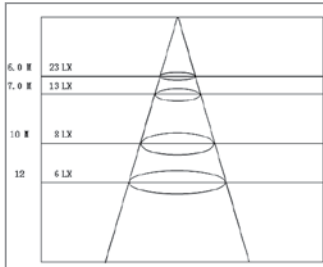

LIGHT DISTRIBUTION

Lux readings over different height