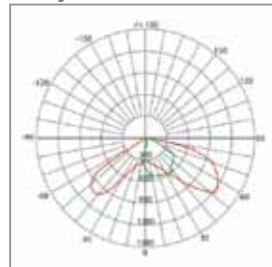

LIGHT DISTRIBUTION

Lux readings over different height

Streetlight 42W

Lux readings over different height

Streetlight 65W

Lux readings over different height

Streetlight 80W

Lux readings over different height