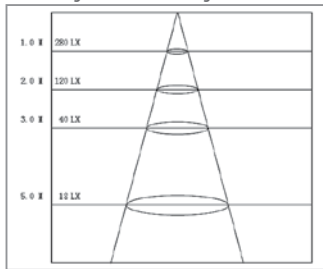

LIGHT DISTRIBUTION

Lux readings over different height