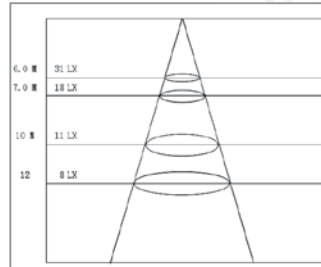

LIGHT DISTRIBUTION

Lux readings over different height

Streetlight 42W

Lux readings over different height

Streetlight 65W

Lux readings over different height

Streetlight 80W

Lux readings over different height