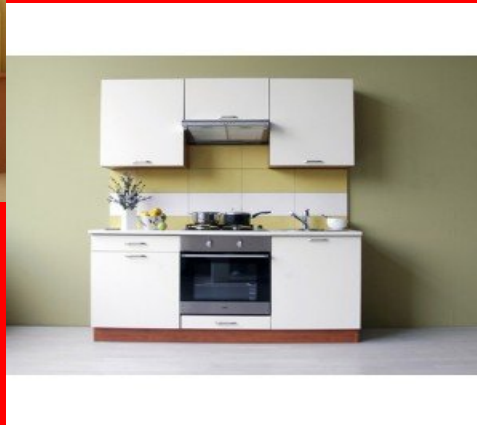

Pretul nu include electrocasnice, LCD, sisteme iluminare, chiuveta, baterii, saltele sau alte accesorii