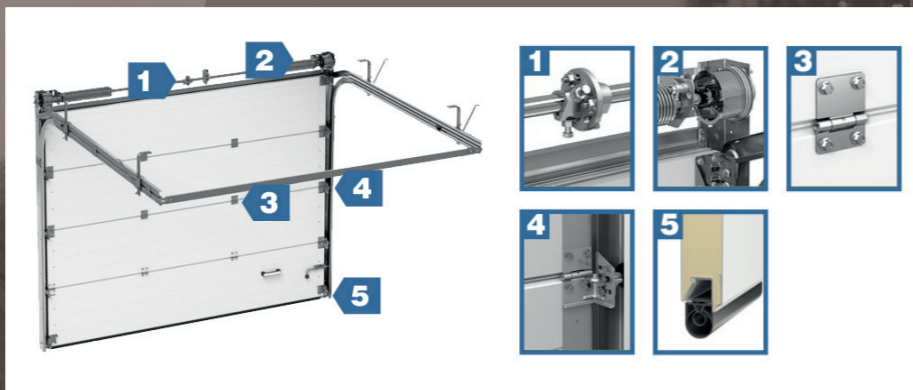

Correct assembling the guarantee for quality doors!

Dusadoor advantage: a 5 years warranty*, for the garage doors as for the assembling

• Their service and maintenance are assured during warranty and period post warranty as well;

• We have ultra-rapid intervention teams, which fix any damage* in the shortest possible time since the notification of the problems;

• We offer consultancy and information on the garage doors and about the preparation of the hole of the garage.

*24 months standard or 5 years with the commitment of an annual maintenance

Buy a garage door appropriate to the architectural style of your home!

Come to our showroom to choose from a complete range of models, configurations, accessories and RAL colors.