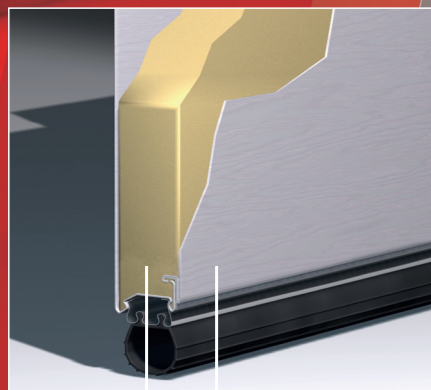

Certificare europeană

Protective layer made from galvanized steel

Insulating layer of polyurethane foam, fire proof